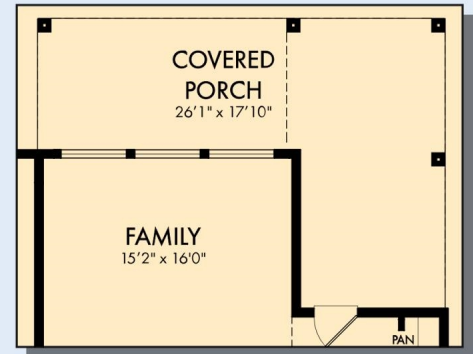

THE DAISY

Exterior B

2,417 - 2,490 sq. ft.

4 Bedrooms

3 Full Baths

1 Half Bath

2 Car Garage

Exterior C

Exterior D

David Weekley
Homes

THE DAISY

2,417 - 2,490 sq. ft. • 4 Bedrooms • 3 Full Baths • 1 Half Bath • 2 Car Garage

OPTIONAL EXTENDED COVERED PORCH

OPTIONAL SUPER SHOWER AT OWNER'S BATH

T006 in 1895 DAL