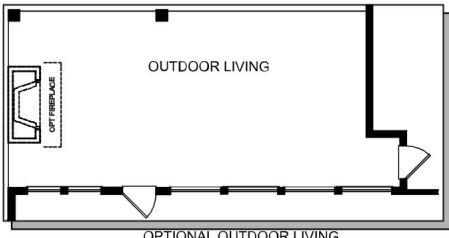

FLOOR PLAN OPTIONS

THE BRUNSON

OPTIONAL OUTDOOR LIVING

OPTIONAL SCREENED IN PORCH

OPTIONAL SEPARATED SLIDING GLASS DOORS

OPTIONAL SHOWER

OPTIONAL 3 CAR GARAGE

OPTIONAL SUPER SHOWER

OPTIONAL ENCLOSED STUDY WITH FRENCH DOORS

DavidWeekleyHomes.com