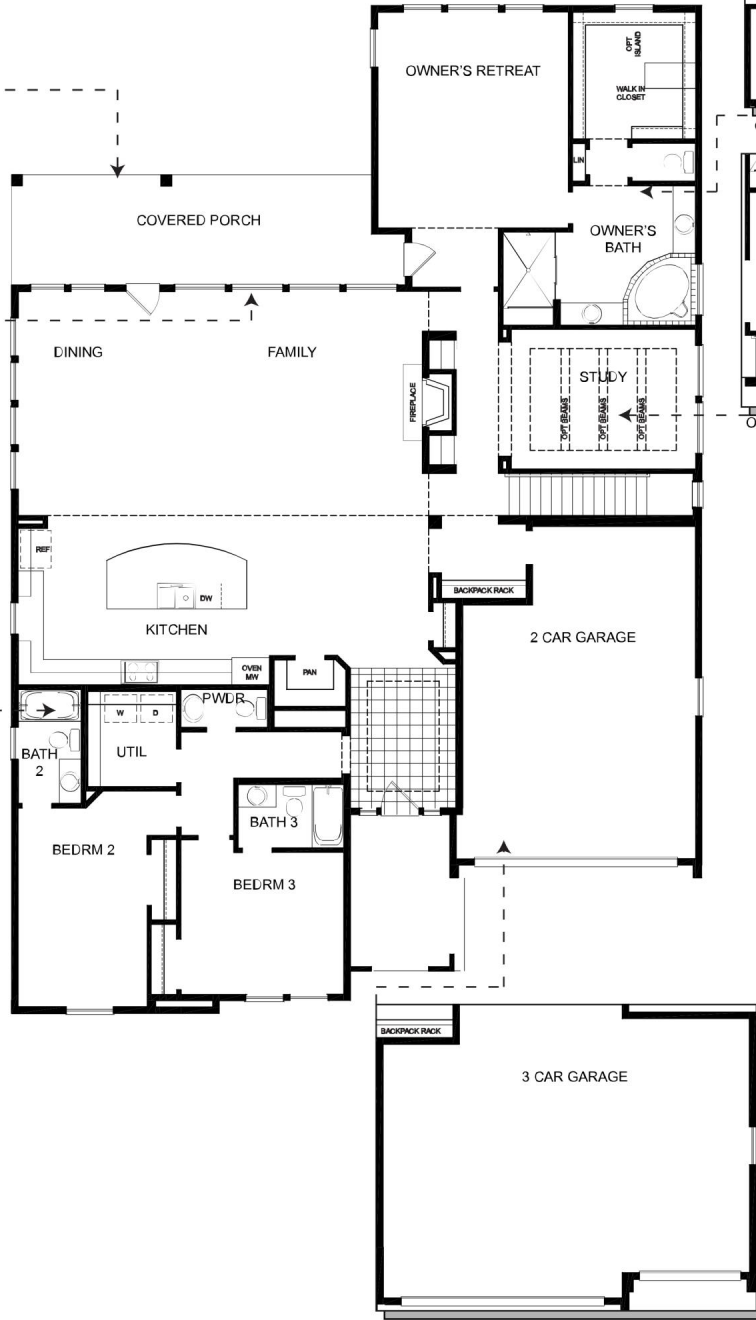

FLOOR PLAN OPTIONS

THE BRUNSON

OPTIONAL OUTDOOR LIVING

OPTIONAL SCREENED IN PORCH

OPTIONAL SEPARATED SLIDING GLASS DOORS

OPTIONAL SHOWER

OPTIONAL 3 CAR GARAGE

OPTIONAL SUPER SHOWER

OPTIONAL ENCLOSED STUDY WITH FRENCH DOORS

DavidWeekleyHomes.com