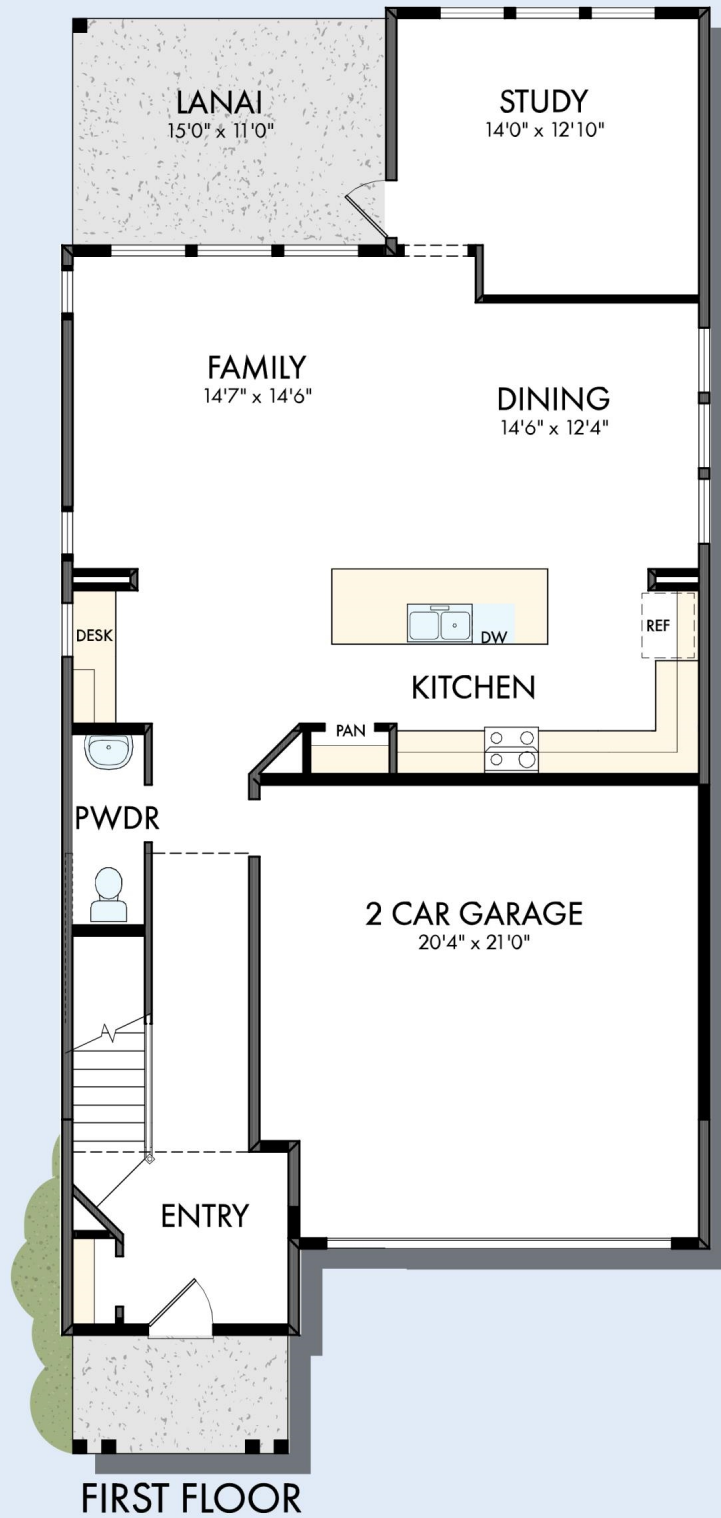

THE LISBON

Exterior A

2,385 - 2,388 sq. ft.

4 Bedrooms

2 Full Baths

1 Half Bath

2 Car Garage

Exterior B

Exterior C

David Weekley
Homes

THE LISBON

2,385 - 2,388 sq. ft. • 4 Bedrooms • 2 Full Baths • 1 Half Bath • 2 Car Garage

A483 in 4924 JAC

For additional options, please visit DavidWeekleyHomes.com

5/24/2026

DavidWeekleyHomes.com

THE LISBON

SECOND FLOOR

OPTIONAL SLIDE-IN TUB WITH SEPARATE SHOWER AT OWNER'S BATH

For additional options, please visit DavidWeekleyHomes.com

See a David Weekley Homes Sales Consultant for details. Prices, plans, dimensions, features, specifications, materials, and availability of homes or communities are subject to change without notice or obligation. Illustrations are artist's depictions only and may differ from completed improvements. Copyright © 2026 David Weekley Homes - All Rights Reserved. Jacksonville, FL