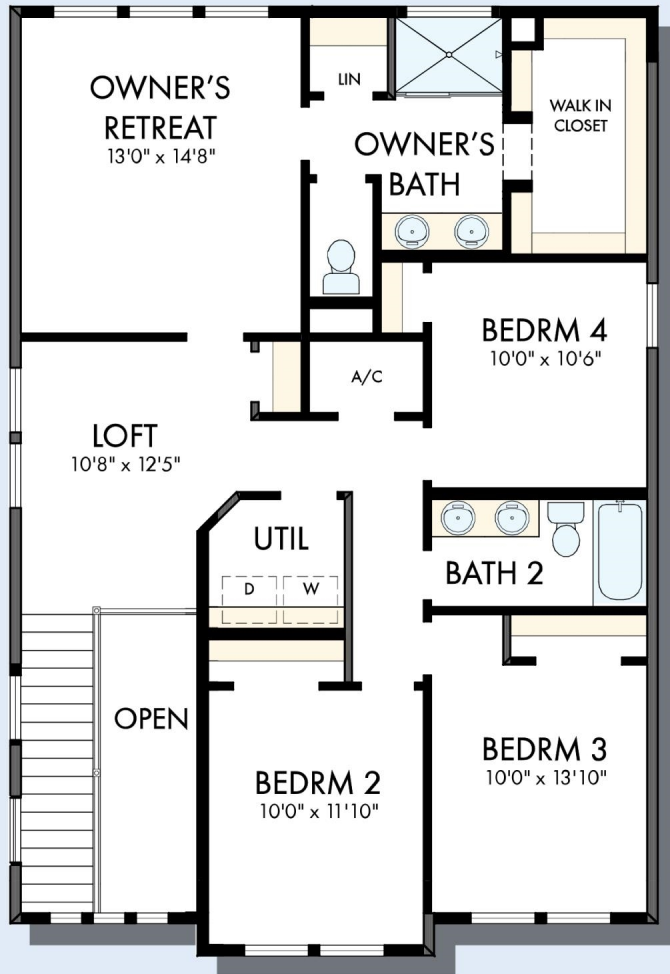

THE LISBON

Exterior A

2,385 - 2,388 sq. ft.

4 Bedrooms

2 Full Baths

1 Half Bath

2 Car Garage

Exterior B

Exterior C

David Weekley
Homes

THE LISBON

2,385 - 2,388 sq. ft. • 4 Bedrooms • 2 Full Baths • 1 Half Bath • 2 Car Garage

A483 in 4924 JAC

For additional options, please visit DavidWeekleyHomes.com

5/24/2026

DavidWeekleyHomes.com

THE LISBON

SECOND FLOOR

OPTIONAL SLIDE-IN TUB WITH SEPARATE SHOWER AT OWNER'S BATH

For additional options, please visit DavidWeekleyHomes.com

See a David Weekley Homes Sales Consultant for details. Prices, plans, dimensions, features, specifications, materials, and availability of homes or communities are subject to change without notice or obligation. Illustrations are artist's depictions only and may differ from completed improvements. Copyright © 2026 David Weekley Homes - All Rights Reserved. Jacksonville, FL