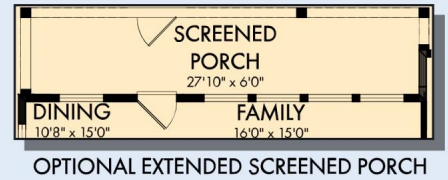

THE ENGAGE

Exterior A

2,207 - 3,136 sq. ft.

3 - 4 Bedrooms

2 - 3 Full Baths

0 - 1 Half Baths

2 Car Garage

Exterior B

Exterior C

Encore
by David Weekley Homes

THE ENGAGE

2,207 - 3,136 sq. ft. • 3 - 4 Bedrooms • 2 - 3 Full Baths • 0 - 1 Half Baths • 2 Car Garage

B759 in 3624 CHA

For additional options, please visit DavidWeekleyHomes.com