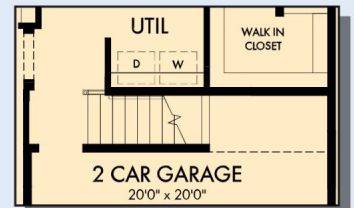

THE ENGAGE

Exterior A

2,207 - 3,136 sq. ft.

3 - 4 Bedrooms

2 - 3 Full Baths

0 - 1 Half Baths

2 Car Garage

Exterior B

Exterior C

Encore
by David Weekley Homes

THE ENGAGE

2,207 - 3,136 sq. ft. • 3 - 4 Bedrooms • 2 - 3 Full Baths • 0 - 1 Half Baths • 2 Car Garage

B759 in 3624 CHA

For additional options, please visit DavidWeekleyHomes.com