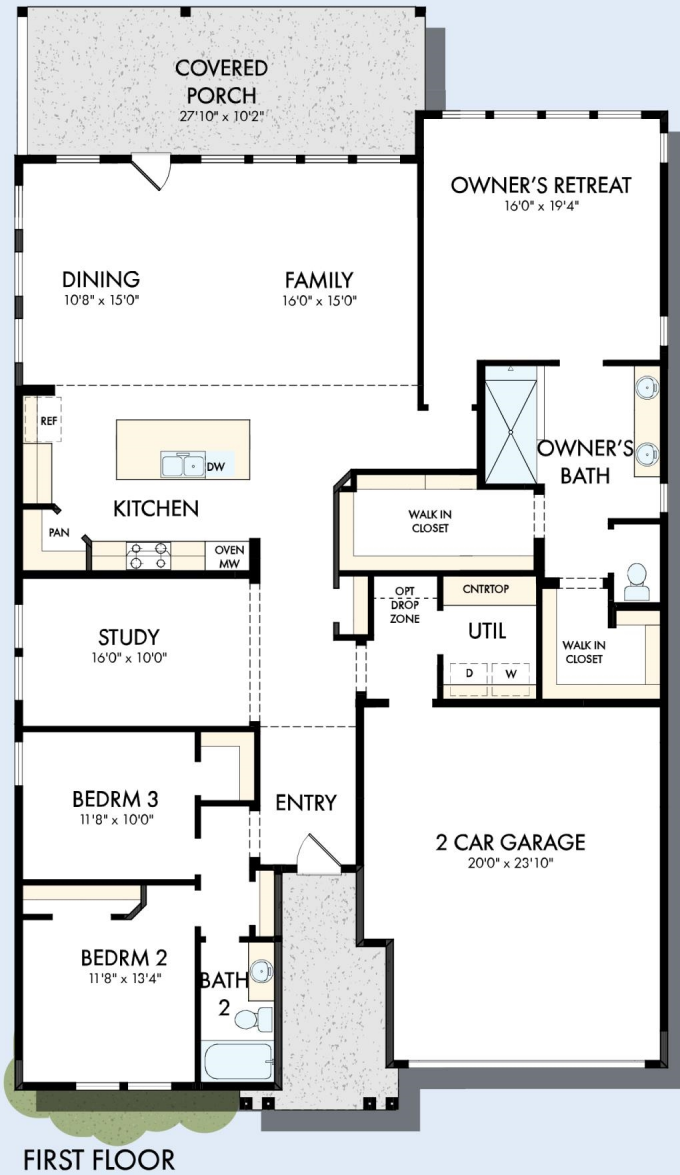

THE ENGAGE

Exterior A

2,207 - 3,136 sq. ft.

3 - 4 Bedrooms

2 - 3 Full Baths

0 - 1 Half Baths

2 Car Garage

Exterior B

Exterior C

Encore
by David Weekley Homes

THE ENGAGE

2,207 - 3,136 sq. ft. • 3 - 4 Bedrooms • 2 - 3 Full Baths • 0 - 1 Half Baths • 2 Car Garage

B759 in 3624 CHA

For additional options, please visit DavidWeekleyHomes.com