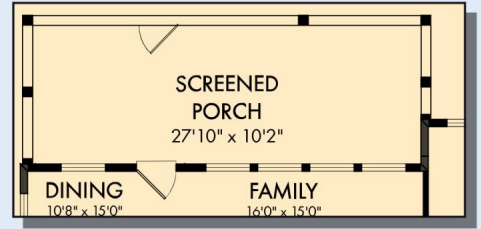

THE ENGAGE

Exterior A

2,207 - 3,136 sq. ft.

3 - 4 Bedrooms

2 - 3 Full Baths

0 - 1 Half Baths

2 Car Garage

Exterior B

Exterior C

Encore
by David Weekley Homes

THE ENGAGE

2,207 - 3,136 sq. ft. • 3 - 4 Bedrooms • 2 - 3 Full Baths • 0 - 1 Half Baths • 2 Car Garage

B759 in 3624 CHA

For additional options, please visit DavidWeekleyHomes.com