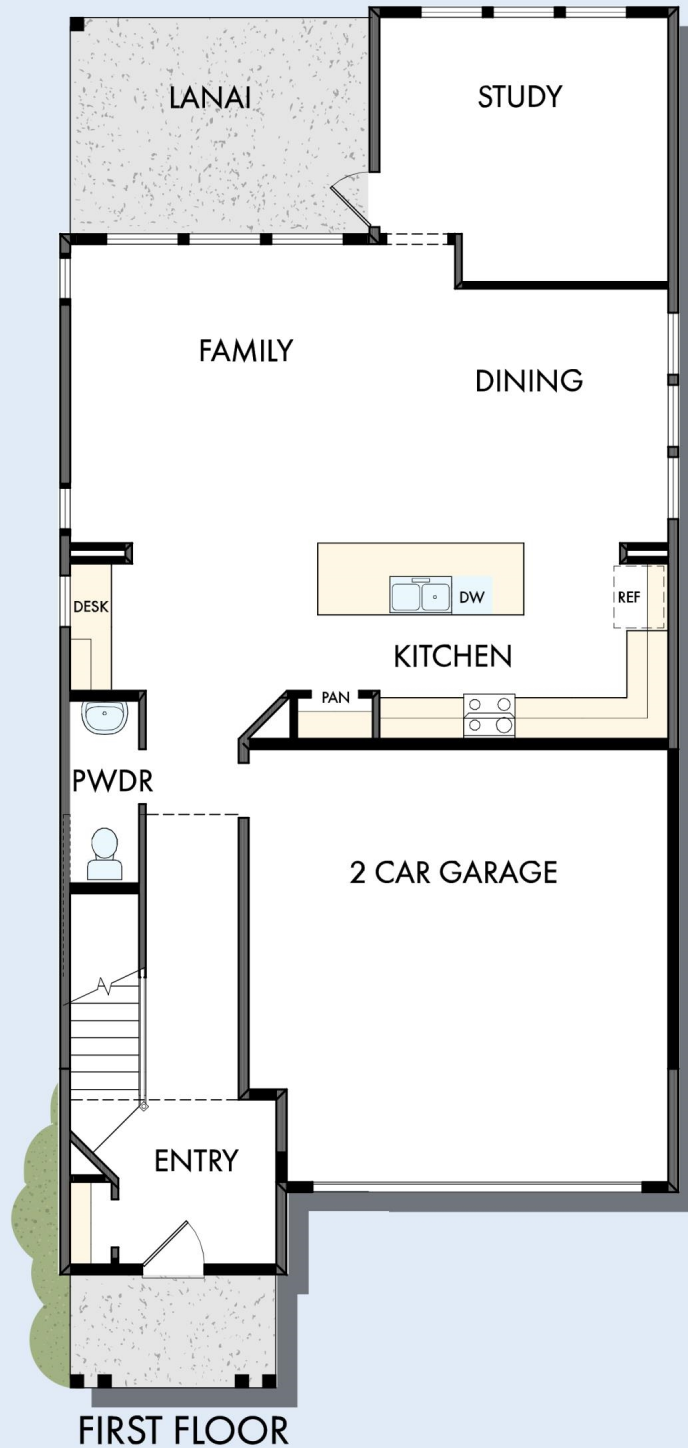

# THE LISBON

Exterior A

2,385 - 2,388 sq. ft.

---

4 Bedrooms

---

2 Full Baths

---

1 Half Bath

---

2 Car Garage

Exterior B

Exterior C

David Weekley  
Homes

# THE LISBON

2,385 - 2,388 sq. ft. • 4 Bedrooms • 2 Full Baths • 1 Half Bath • 2 Car Garage

A483 in 4924 JAC

For additional options, please visit [DavidWeekleyHomes.com](http://DavidWeekleyHomes.com)

3/13/2026