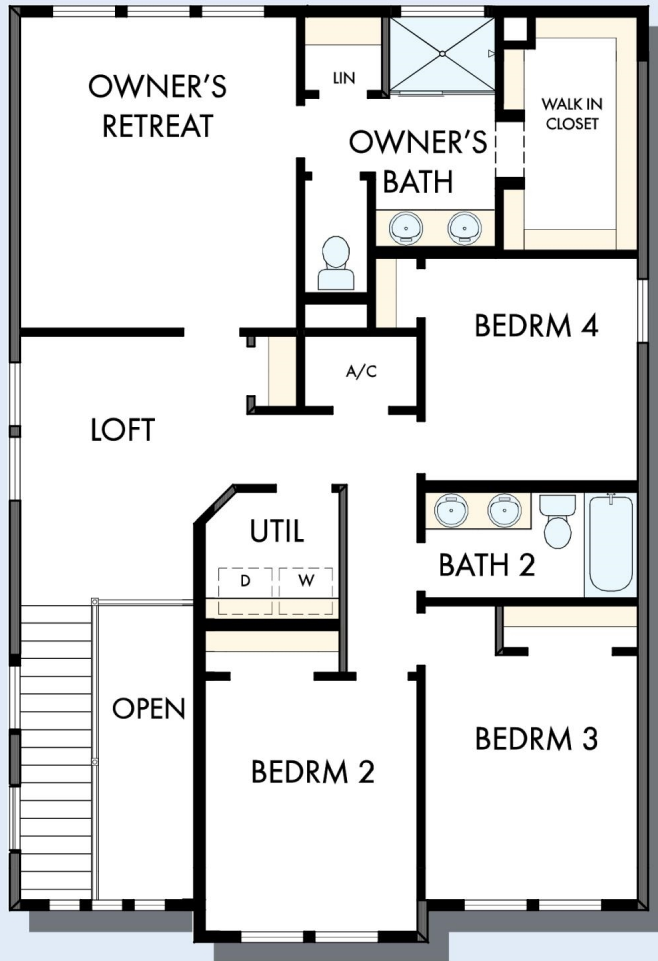

# THE LISBON

Exterior A

2,385 - 2,388 sq. ft.

---

4 Bedrooms

---

2 Full Baths

---

1 Half Bath

---

2 Car Garage

Exterior B

Exterior C

David Weekley  
Homes

# THE LISBON

2,385 - 2,388 sq. ft. • 4 Bedrooms • 2 Full Baths • 1 Half Bath • 2 Car Garage

A483 in 4924 JAC

For additional options, please visit [DavidWeekleyHomes.com](http://DavidWeekleyHomes.com)

3/13/2026

# THE LISBON

SECOND FLOOR

OPTIONAL SLIDE-IN TUB  
WITH SEPARATE SHOWER  
AT OWNER'S BATH

For additional options, please visit [DavidWeekleyHomes.com](http://DavidWeekleyHomes.com)

See a David Weekley Homes Sales Consultant for details.  
Prices, plans, dimensions, features, specifications, materials,  
and availability of homes or communities are subject to  
change without notice or obligation. Illustrations are artist's  
depictions only and may differ from completed improvements.  
Copyright © 2026 David Weekley Homes - All Rights Reserved.  
Jacksonville, FL