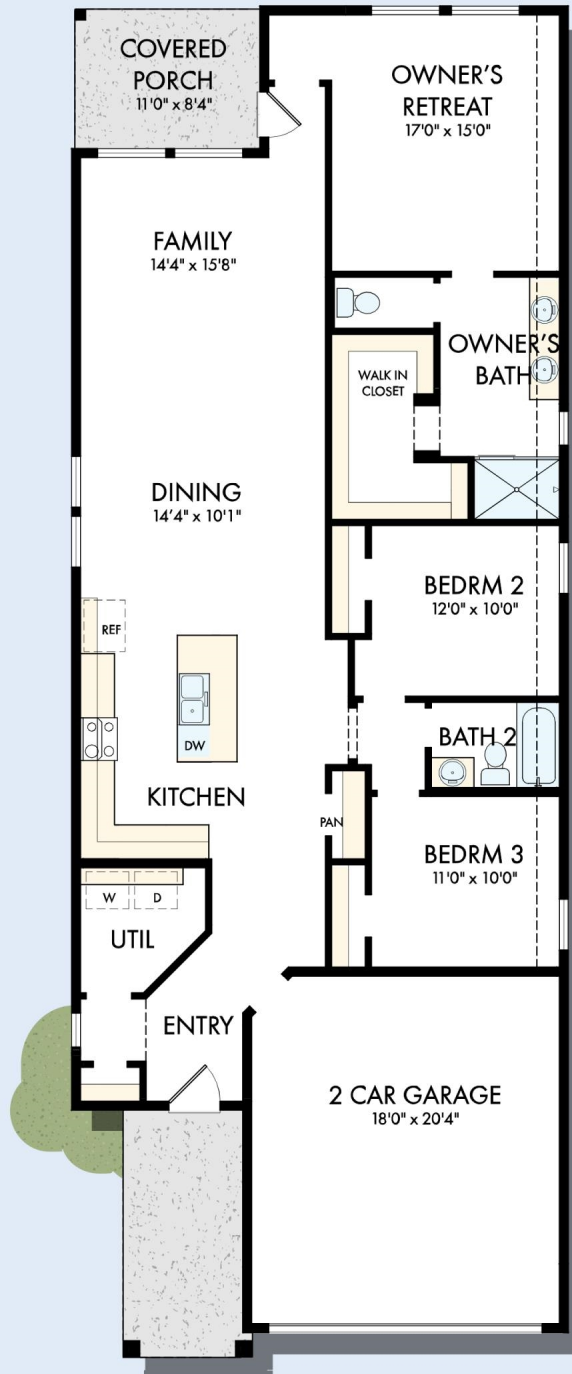

THE EDINBURGH

sq. ft. • Bedrooms • Full Baths • Half Baths • Car Garage

OPTIONAL SUPER SHOWER AT OWNER'S BATH

OPTIONAL SLIDE-IN TUB WITH SEPARATE SHOWER AT OWNER'S BATH

T262 in HOU

For additional options, please visit DavidWeekleyHomes.com