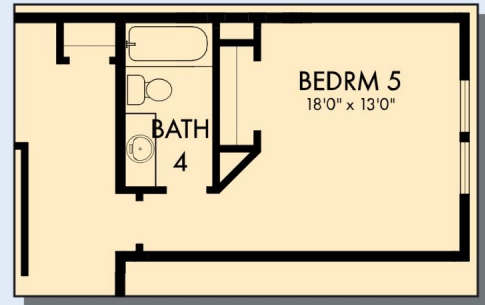

David Weekley
Homes

THE MYRTLE

2,932 - 3,197 sq. ft. • 4 - 5 Bedrooms • 3 - 4 Full Baths • 2 Car Garage

FIRST FLOOR

THE MYRTLE

SECOND FLOOR

OPTIONAL BEDROOM 5 AT RETREAT

OPTIONAL TV ROOM