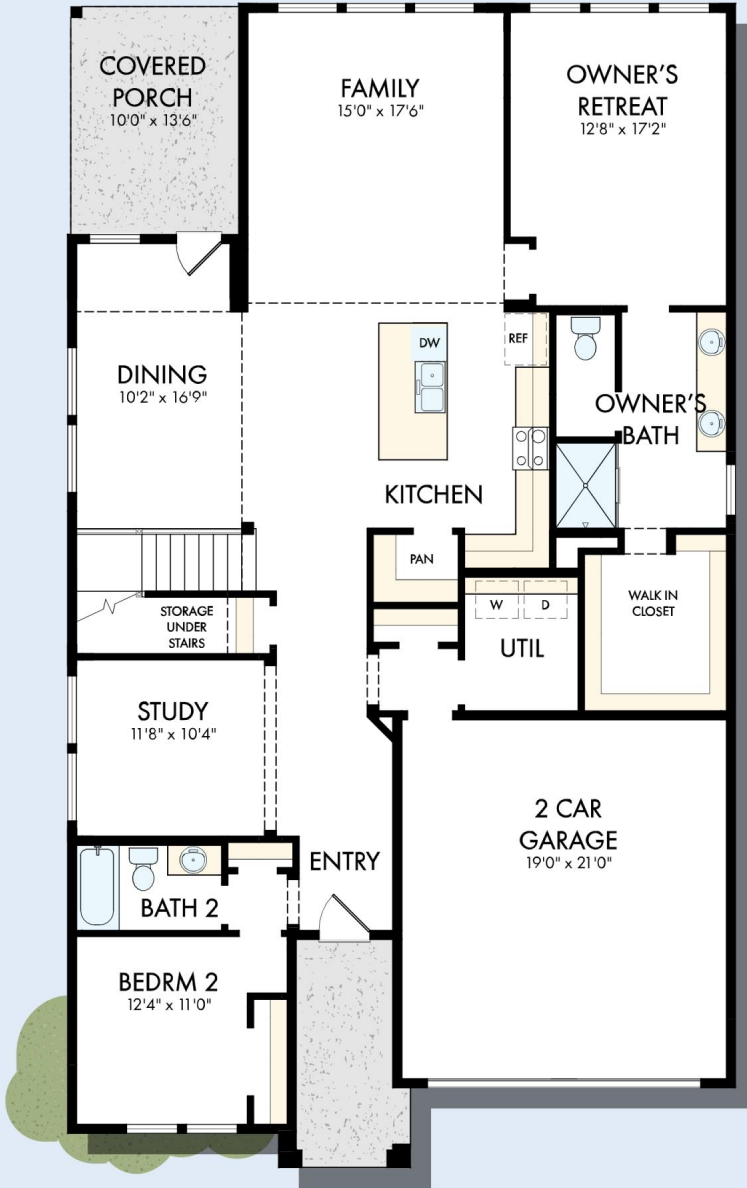

THE MYRTLE

Exterior A

2,932 - 3,197 sq. ft.

4 - 5 Bedrooms

3 - 4 Full Baths

2 Car Garage

Exterior D

Lauren L.

David Weekley
Homes

THE MYRTLE

2,932 - 3,197 sq. ft. • 4 - 5 Bedrooms • 3 - 4 Full Baths • 2 Car Garage

FIRST FLOOR

THE MYRTLE

SECOND FLOOR

OPTIONAL BEDROOM 5 AT RETREAT

OPTIONAL TV ROOM