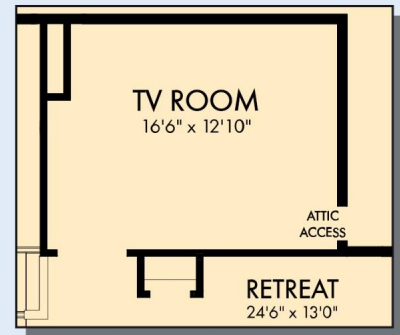

David Weekley
Homes

THE MYRTLE

2,932 - 3,197 sq. ft. • 4 - 5 Bedrooms • 3 - 4 Full Baths • 2 Car Garage

FIRST FLOOR

THE MYRTLE

SECOND FLOOR

OPTIONAL BEDROOM 5 AT RETREAT

OPTIONAL TV ROOM