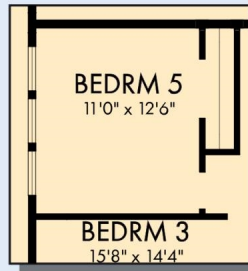

THE YATES

OPTIONAL BEDROOM 5
AT RETREAT