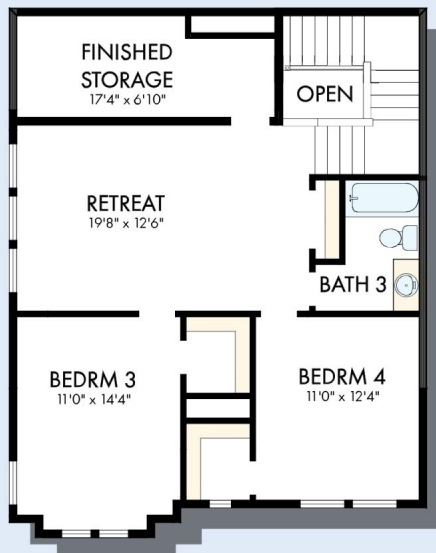

THE YATES

Exterior A

3,277 - 3,309 sq. ft.

4 - 5 Bedrooms

3 Full Baths

1 Half Bath

3 Car Garage

Exterior B

Exterior C

David Weekley
Homes

THE YATES

OPTIONAL BEDROOM 5
AT RETREAT

SECOND FLOOR

For additional options, please visit DavidWeekleyHomes.com

See a David Weekley Homes Sales Consultant for details.
Prices, plans, dimensions, features, specifications, materials,
and availability of homes or communities are subject to
change without notice or obligation. Illustrations are artist's
depictions only and may differ from completed improvements.
Copyright © 2026 David Weekley Homes - All Rights Reserved.
Charleston, SC