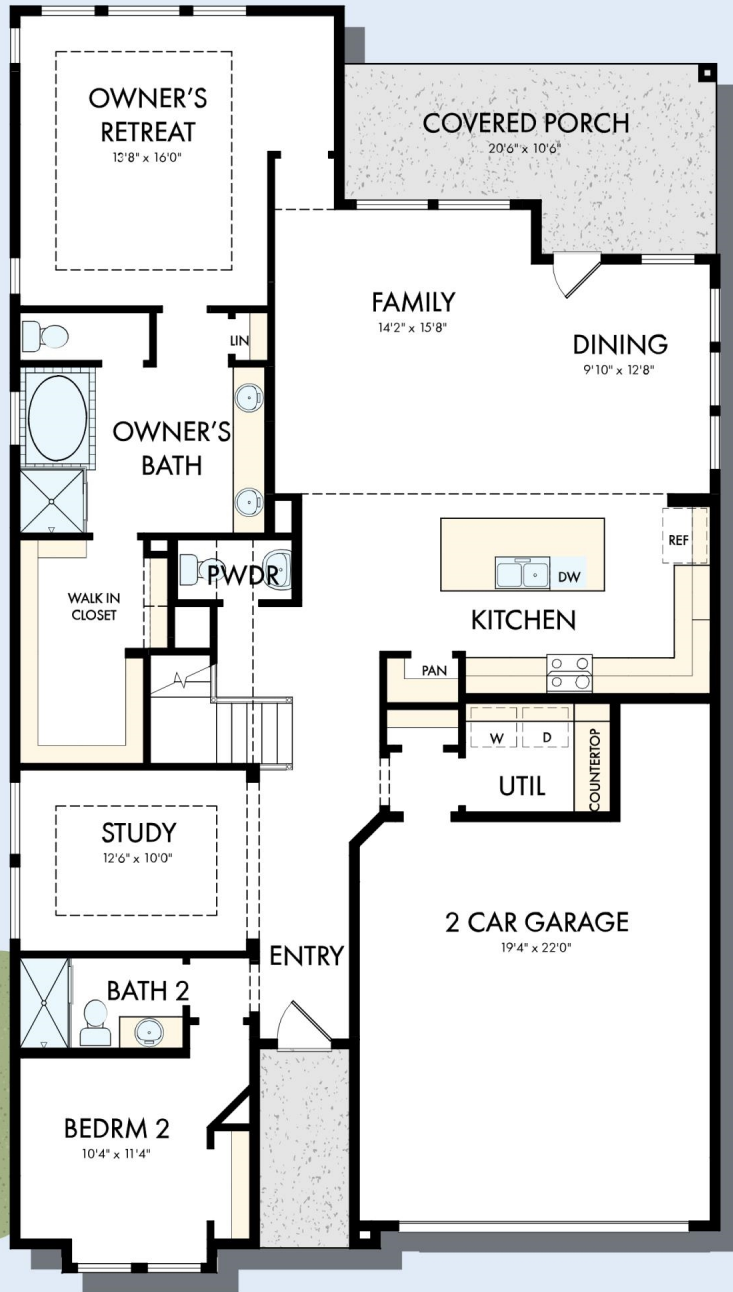

# THE VIOLET

Exterior E

2,431 - 2,808 sq. ft.

4 - 5 Bedrooms

3 - 4 Full Baths

1 Half Bath

2 Car Garage

Exterior F

**Perez Family**

# THE VIOLET

2,431 - 2,808 sq. ft. • 4 - 5 Bedrooms • 3 - 4 Full Baths • 1 Half Bath • 2 Car Garage

FIRST FLOOR

OPTIONAL EXTENDED COVERED PORCH

OPTIONAL SUPER SHOWER AT OWNER'S BATH

OPTIONAL WALL FIREPLACE AT FAMILY