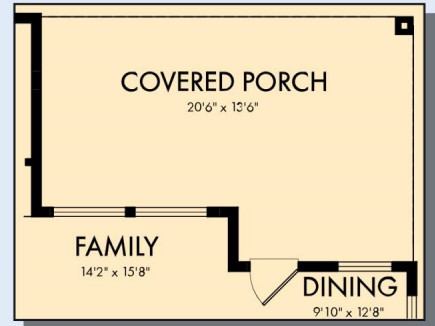

# THE VIOLET

2,431 - 2,808 sq. ft. • 4 - 5 Bedrooms • 3 - 4 Full Baths • 1 Half Bath • 2 Car Garage

FIRST FLOOR

OPTIONAL EXTENDED COVERED PORCH

OPTIONAL SUPER SHOWER AT OWNER'S BATH

OPTIONAL WALL FIREPLACE AT FAMILY