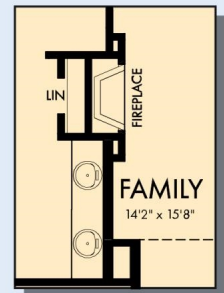

# THE VIOLET

2,431 - 2,808 sq. ft. • 4 - 5 Bedrooms • 3 - 4 Full Baths • 1 Half Bath • 2 Car Garage

FIRST FLOOR

OPTIONAL EXTENDED COVERED PORCH

OPTIONAL SUPER SHOWER AT OWNER'S BATH

OPTIONAL WALL FIREPLACE AT FAMILY