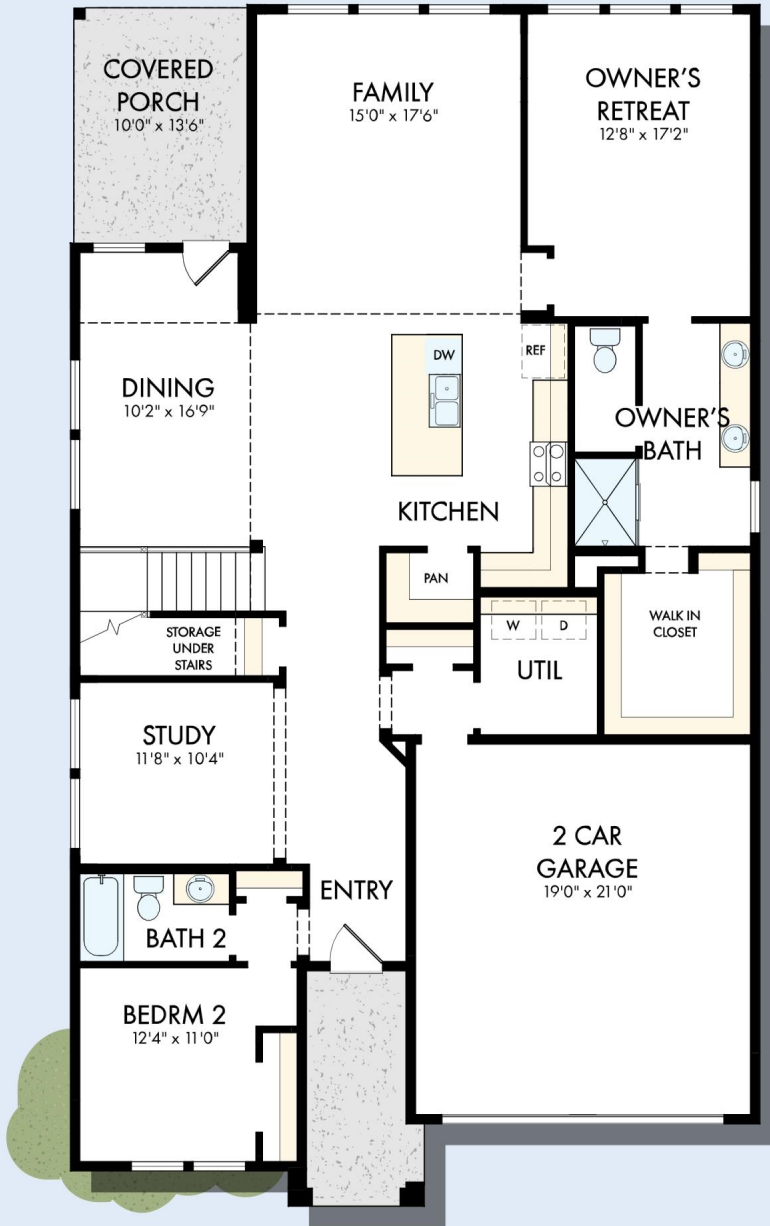

THE MYRTLE

Exterior A

2,932 - 3,197 sq. ft.

4 - 5 Bedrooms

3 - 4 Full Baths

2 Car Garage

Exterior B

Exterior D

David Weekley
Homes

THE MYRTLE

2,932 - 3,197 sq. ft. • 4 - 5 Bedrooms • 3 - 4 Full Baths • 2 Car Garage

FIRST FLOOR

THE MYRTLE

SECOND FLOOR

OPTIONAL BEDROOM 5 AT RETREAT

OPTIONAL TV ROOM