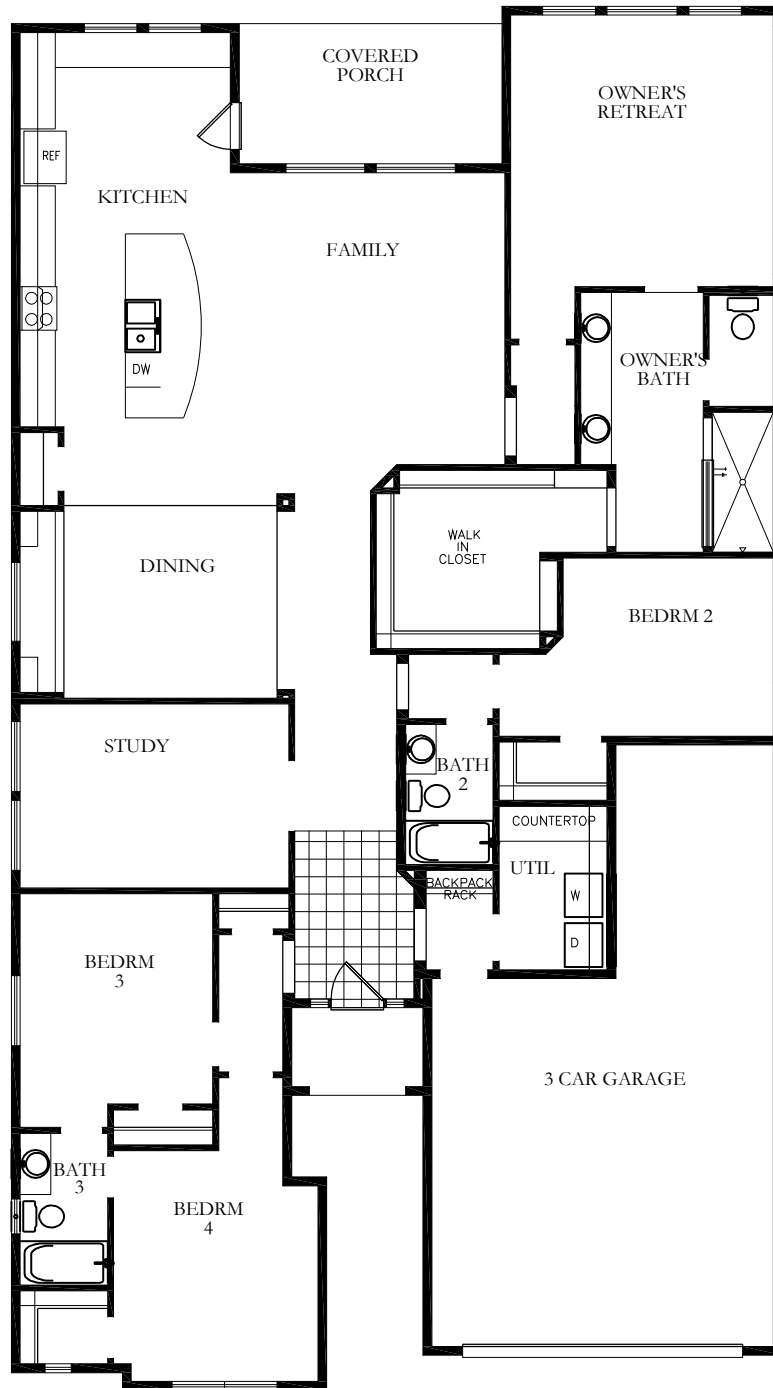

FLOOR PLAN

308 REDPETAL COURT

02/13/2018
14160009HOU1_Opt0

DavidWeekleyHomes.com