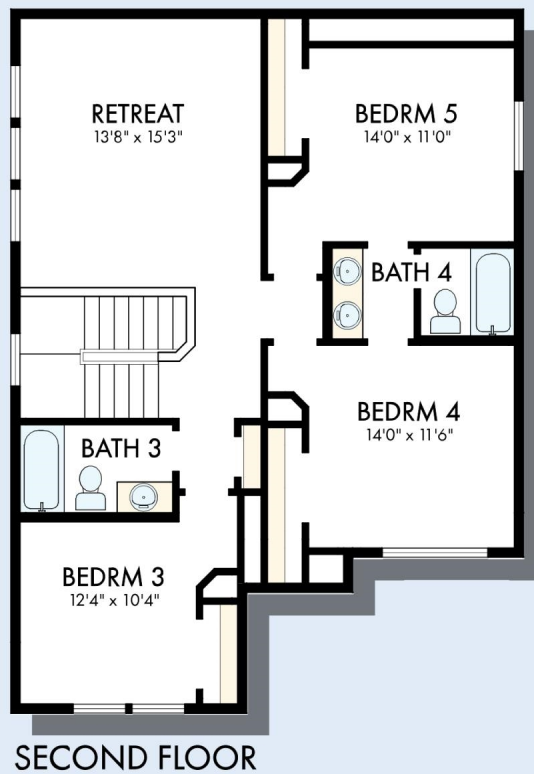

THE CONSTELLATION

For additional options, please visit DavidWeekleyHomes.com

See a David Weekley Homes Sales Consultant for details.
Prices, plans, dimensions, features, specifications, materials,
and availability of homes or communities are subject to
change without notice or obligation. Illustrations are artist's
depictions only and may differ from completed improvements.
Copyright © 2026 David Weekley Homes - All Rights Reserved.
Dallas/Ft. Worth, TX

DavidWeekleyHomes.com