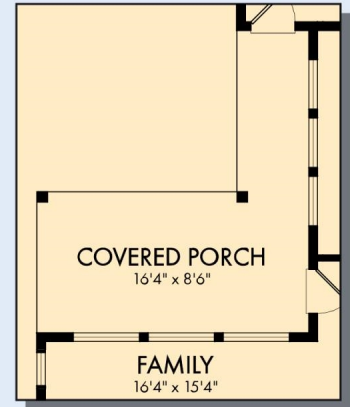

# THE CONSTELLATION

Exterior A

2,951 - 2,970 sq. ft.

5 Bedrooms

4 Full Baths

2 Car Garage

Exterior B

Exterior C

# THE CONSTELLATION

2,951 - 2,970 sq. ft. • 5 Bedrooms • 4 Full Baths • 2 Car Garage

FIRST FLOOR

OPTIONAL COVERED PORCH