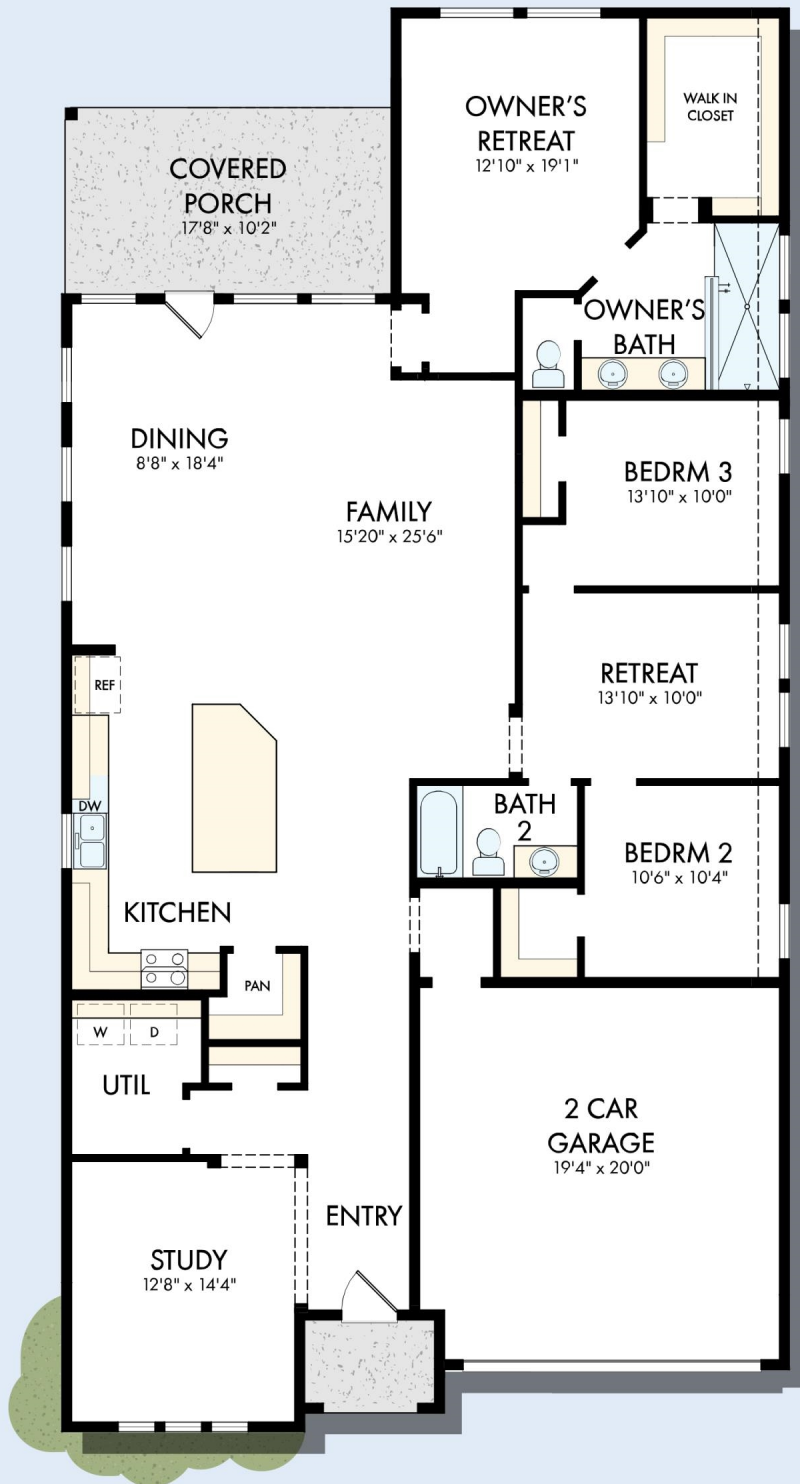

THE PINE

Exterior C

2,162 - 2,245 sq. ft.

3 Bedrooms

2 Full Baths

2 Car Garage

Exterior G

Exterior F

David Weekley
Homes

THE PINE

2,162 - 2,245 sq. ft. • 3 Bedrooms • 2 Full Baths • 2 Car Garage

T226 in 2187 AUS

For additional options, please visit DavidWeekleyHomes.com

7/8/2026

See a David Weekley Homes Sales Consultant for details. Prices, plans, dimensions, features, specifications, materials, and availability of homes or communities are subject to change without notice or obligation. Illustrations are artist's depictions only and may differ from completed improvements. Copyright © 2026 David Weekley Homes - All Rights Reserved. Austin, TX