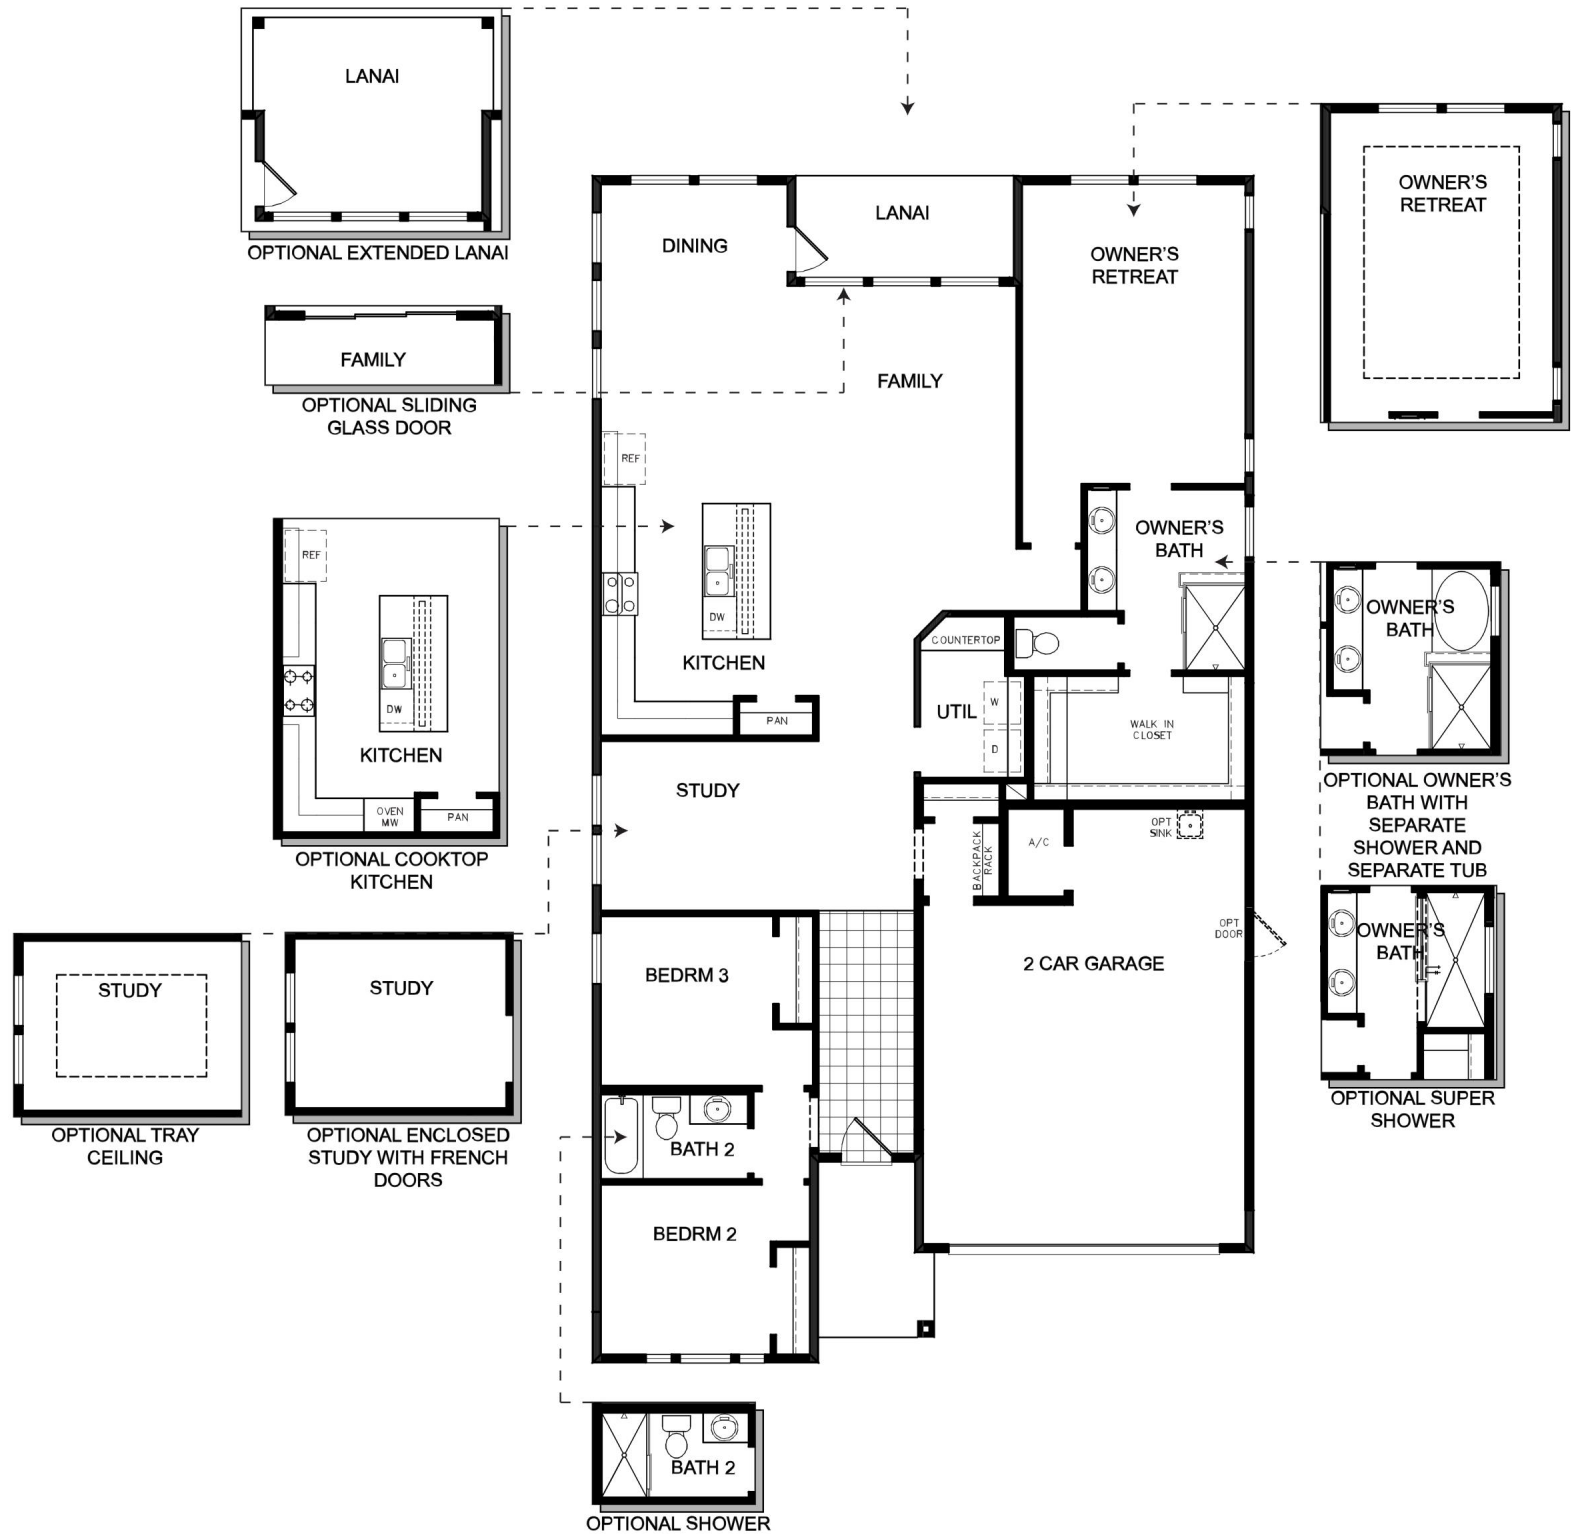

# FLOOR PLAN OPTIONS

# THE DASHER

**DavidWeekleyHomes.com**

6001\_JAC\_4471

12/13/2017

Prices, plans, dimensions, features, specifications, materials and availability of homes or communities are subject to change without notice or obligation, Illustrations are artist depictions only and may differ from completed improvements. Not all options available in all communities. Copyright 2017 (c) David Weekley Homes - All Rights Reserved.