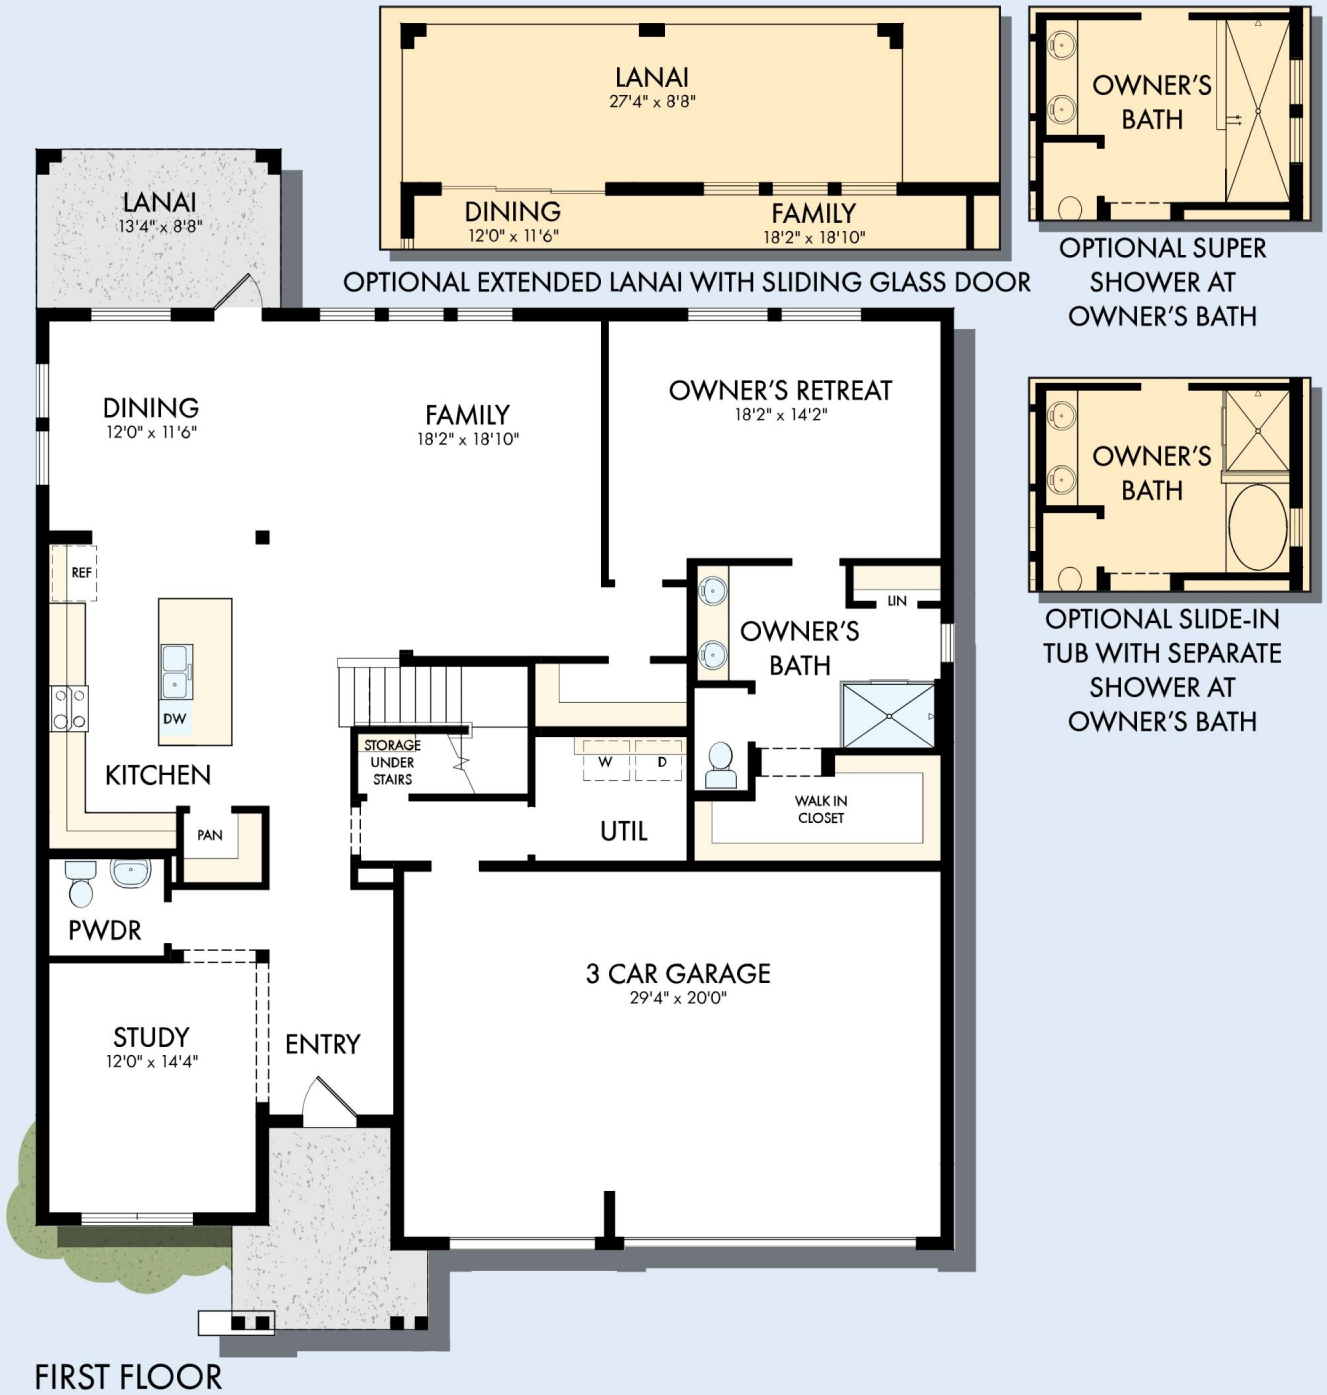

THE HARRISBURG

Exterior F

Exterior G

2,864 - 2,868 sq. ft.

4 Bedrooms

2 Full Baths

1 Half Bath

3 Car Garage

**David Weekley
Homes**

THE HARRISBURG

2,864 - 2,868 sq. ft. • 4 Bedrooms • 2 Full Baths • 1 Half Bath • 3 Car Garage

THE HARRISBURG

For additional options, please visit DavidWeekleyHomes.com

See a David Weekley Homes Sales Consultant for details.
Prices, plans, dimensions, features, specifications, materials,
and availability of homes or communities are subject to
change without notice or obligation. Illustrations are artist's
depictions only and may differ from completed improvements.
Copyright © 2026 David Weekley Homes - All Rights Reserved.
Tampa, FL