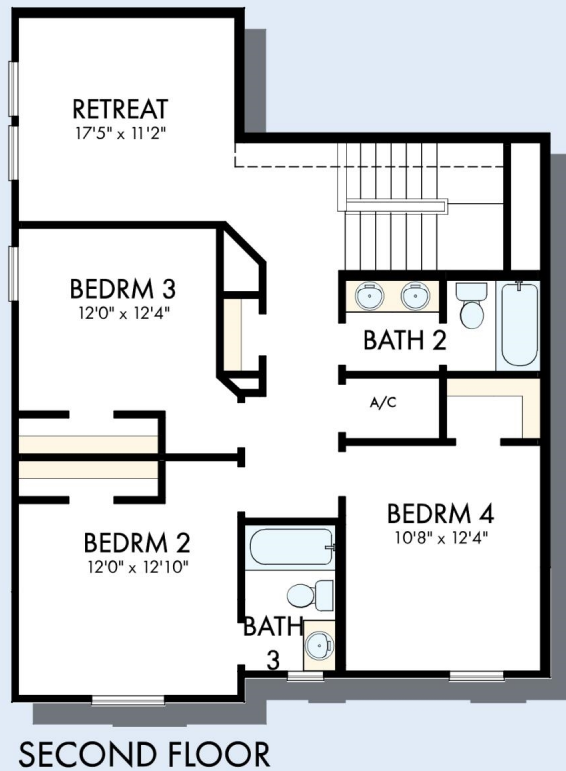

THE HARRISBURG

Exterior F

Exterior G

2,864 - 2,868 sq. ft.

4 Bedrooms

2 Full Baths

1 Half Bath

3 Car Garage

**David Weekley
Homes**

THE HARRISBURG

2,864 - 2,868 sq. ft. • 4 Bedrooms • 2 Full Baths • 1 Half Bath • 3 Car Garage

THE HARRISBURG

For additional options, please visit DavidWeekleyHomes.com

See a David Weekley Homes Sales Consultant for details.
Prices, plans, dimensions, features, specifications, materials,
and availability of homes or communities are subject to
change without notice or obligation. Illustrations are artist's
depictions only and may differ from completed improvements.
Copyright © 2026 David Weekley Homes - All Rights Reserved.
Tampa, FL