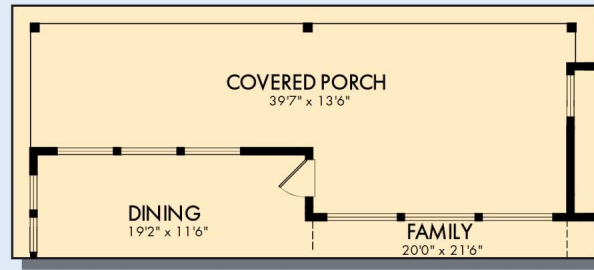

THE DELGADO

Exterior B

4,122 - 4,190 sq. ft.

4 Bedrooms

3 Full Baths

1 Half Bath

4 - 5 Car Garage

Exterior F

**David Weekley
Homes**

THE DELGADO

4,122 - 4,190 sq. ft. • 4 Bedrooms • 3 Full Baths • 1 Half Bath • 4 - 5 Car Garage

OPTIONAL EXTENDED COVERED PORCH

THE DELGADO

For additional options, please visit DavidWeekleyHomes.com