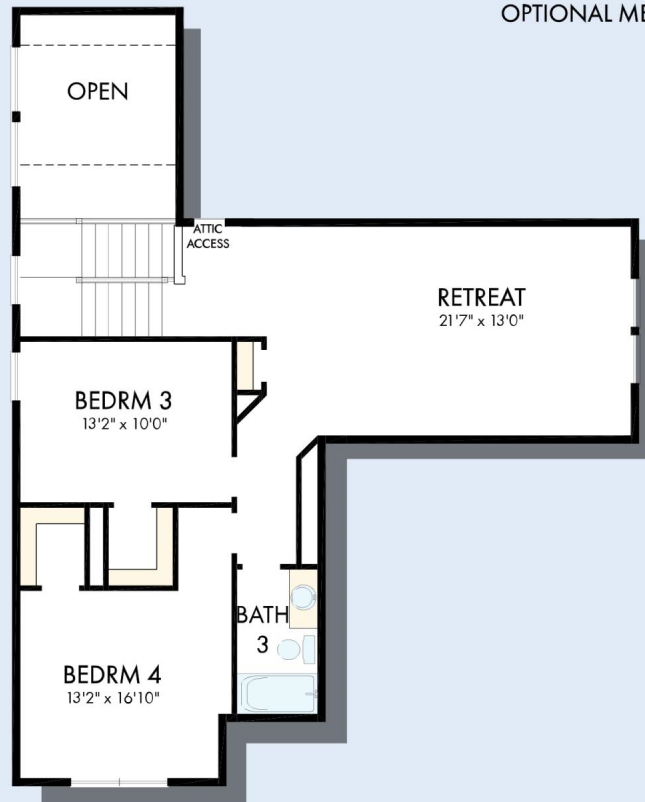

THE MALINDA

Exterior J

2,874 - 3,276 sq. ft.

4 Bedrooms

3 Full Baths

2 Car Garage

Exterior I

Exterior K

David Weekley
Homes

THE MALINDA

2,874 - 3,276 sq. ft. • 4 Bedrooms • 3 Full Baths • 2 Car Garage

THE MALINDA

OPTIONAL MEDIA AT RETREAT

OPTIONAL MEDIA 2 AT RETREAT

SECOND FLOOR

For additional options, please visit DavidWeekleyHomes.com