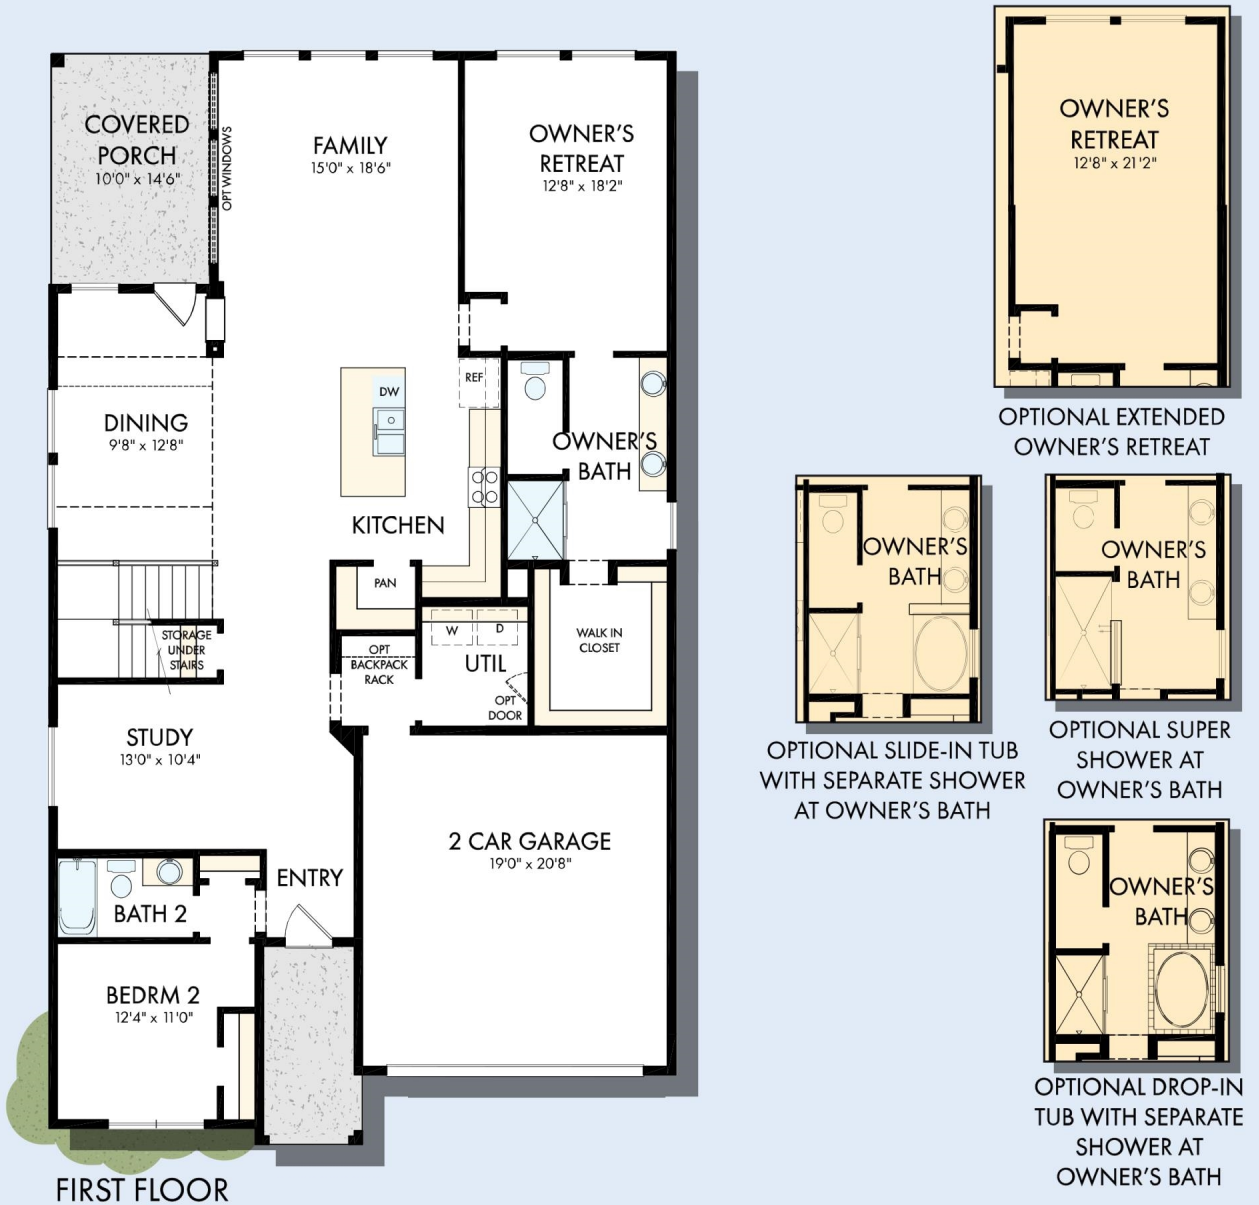

THE MALINDA

Exterior J

2,874 - 3,276 sq. ft.

4 Bedrooms

3 Full Baths

2 Car Garage

Exterior I

Exterior K

David Weekley
Homes

THE MALINDA

2,874 - 3,276 sq. ft. • 4 Bedrooms • 3 Full Baths • 2 Car Garage

THE MALINDA

OPTIONAL MEDIA AT RETREAT

OPTIONAL MEDIA 2 AT RETREAT

SECOND FLOOR

For additional options, please visit DavidWeekleyHomes.com