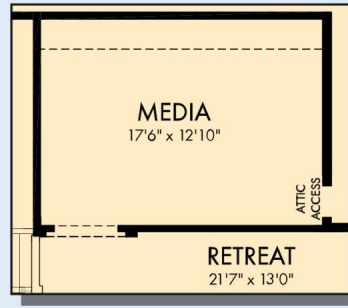

THE MALINDA

Exterior J

2,874 - 3,276 sq. ft.

4 Bedrooms

3 Full Baths

2 Car Garage

Exterior I

Exterior K

David Weekley
Homes

THE MALINDA

2,874 - 3,276 sq. ft. • 4 Bedrooms • 3 Full Baths • 2 Car Garage

THE MALINDA

OPTIONAL MEDIA AT RETREAT

OPTIONAL MEDIA 2 AT RETREAT

SECOND FLOOR

For additional options, please visit DavidWeekleyHomes.com