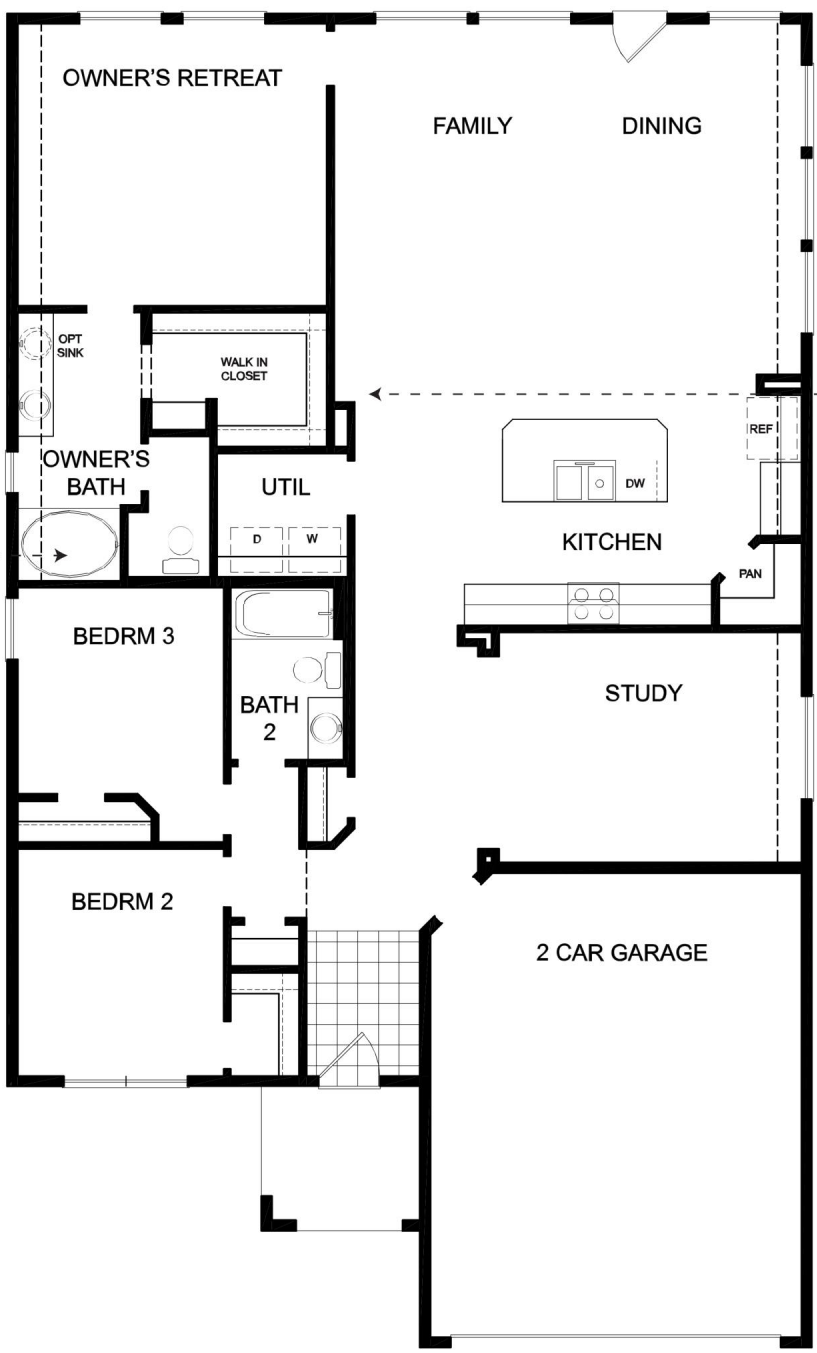

FLOOR PLAN OPTIONS

THE CASCADE

OPTIONAL EXTENDED COVERED PORCH

DavidWeekleyHomes.com

6088_HOU_1420

10/2/2017

Prices, plans, dimensions, features, specifications, materials and availability of homes or communities are subject to change without notice or obligation, Illustrations are artist depictions only and may differ from completed improvements. Not all options available in all communities. Copyright 2017 (c) David Weekley Homes - All Rights Reserved.