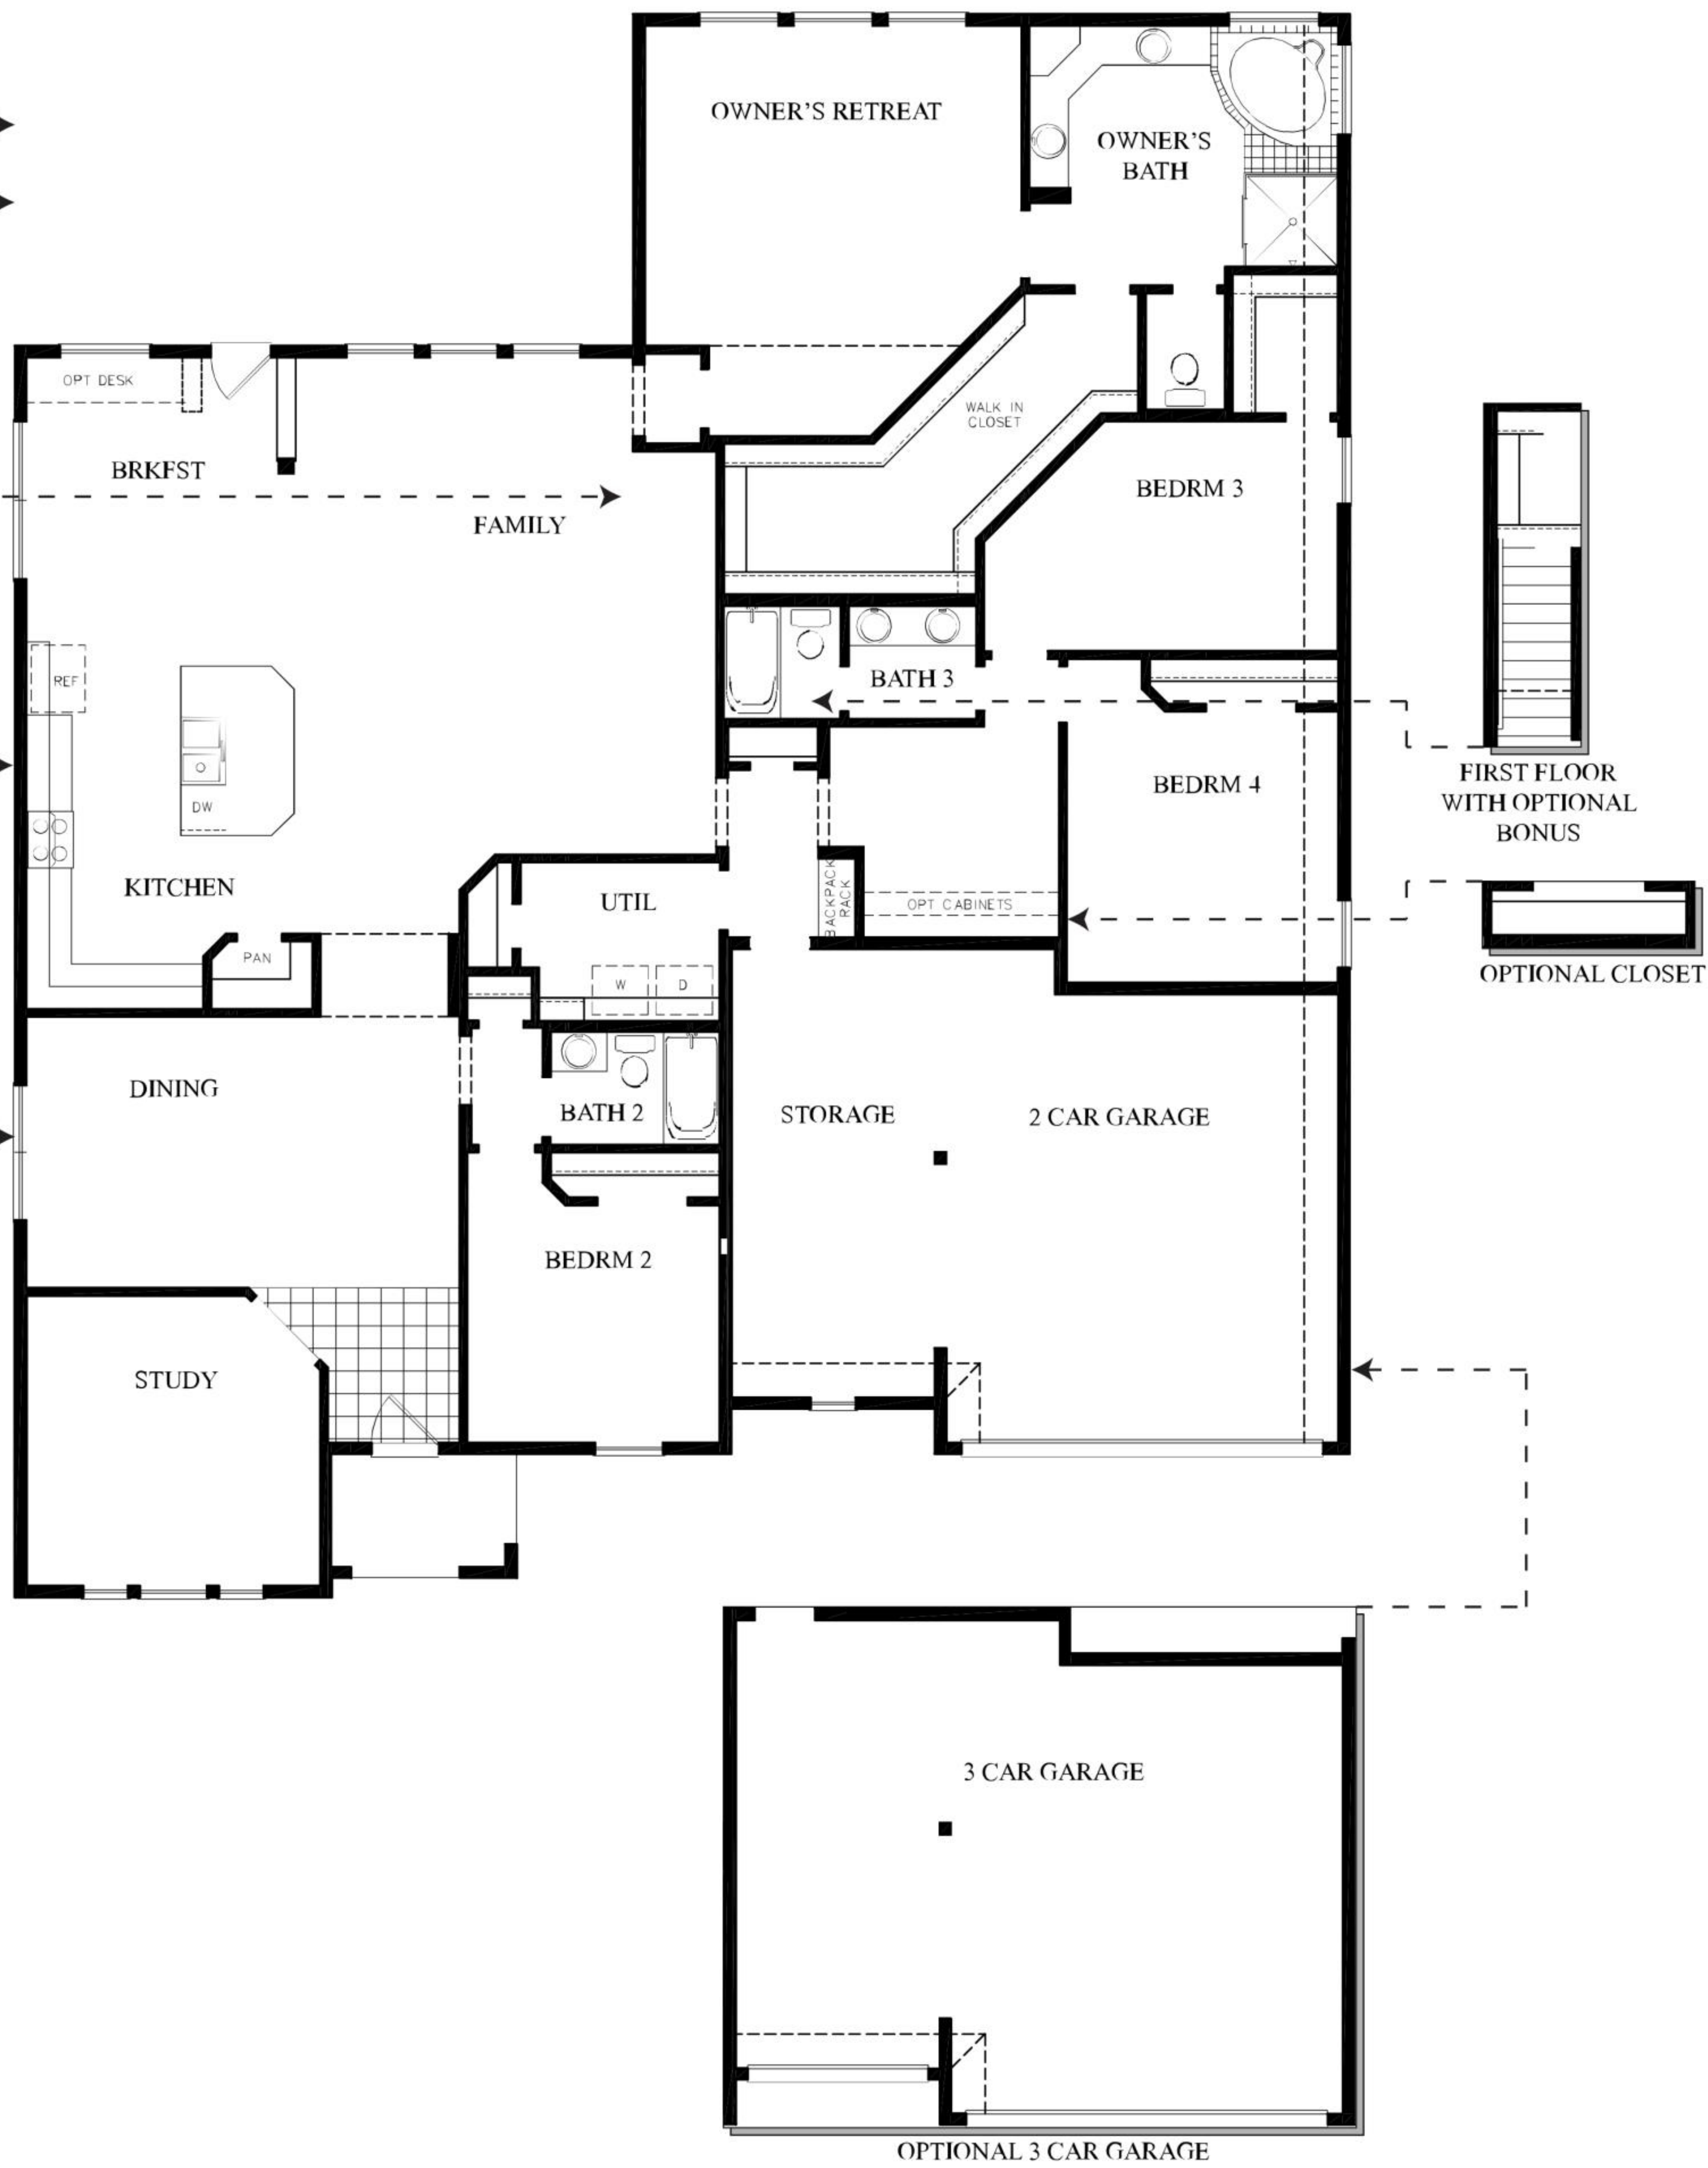

# FLOOR PLAN OPTIONS

## THE TATE

DavidWeekleyHomes.com

4036\_AUS\_0000

Prices, plans, dimensions, features, specifications, materials and availability of homes or communities are subject to change without notice or obligation, Illustrations are artist depictions only and may differ from completed improvements. Not all options available in all communities.