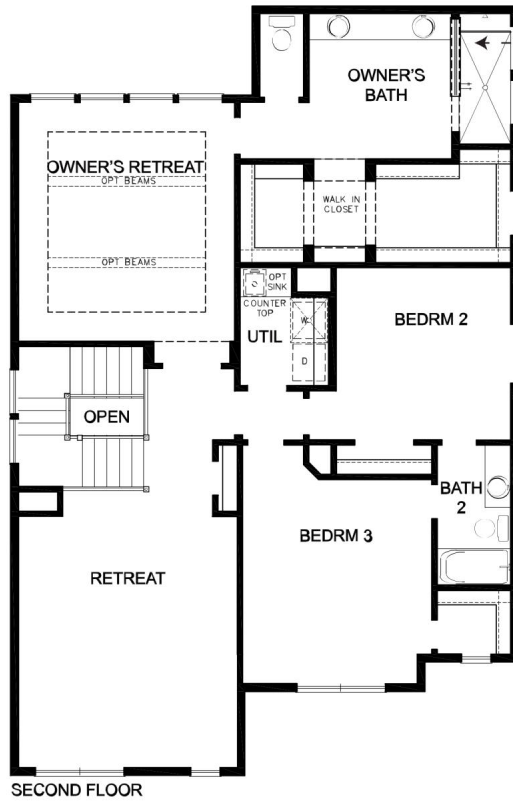

FLOOR PLAN OPTIONS

THE SEBRING

OPTIONAL OWNER'S BATH WITH SEPARATE SHOWER AND SEPARATE TUB

OPTIONAL COOKTOP KITCHEN WITH DOUBLE OVEN RANGE

OPTIONAL GOURMET KITCHEN

OPTIONAL COOKTOP KITCHEN WITH STACKED OVEN AND MICROWAVE