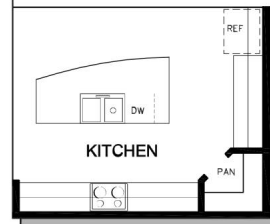

FLOOR PLAN OPTIONS

THE SEBRING

OPTIONAL OWNER'S BATH WITH SEPARATE SHOWER AND SEPARATE TUB

OPTIONAL COOKTOP KITCHEN WITH DOUBLE OVEN RANGE

OPTIONAL GOURMET KITCHEN

OPTIONAL COOKTOP KITCHEN WITH STACKED OVEN AND MICROWAVE