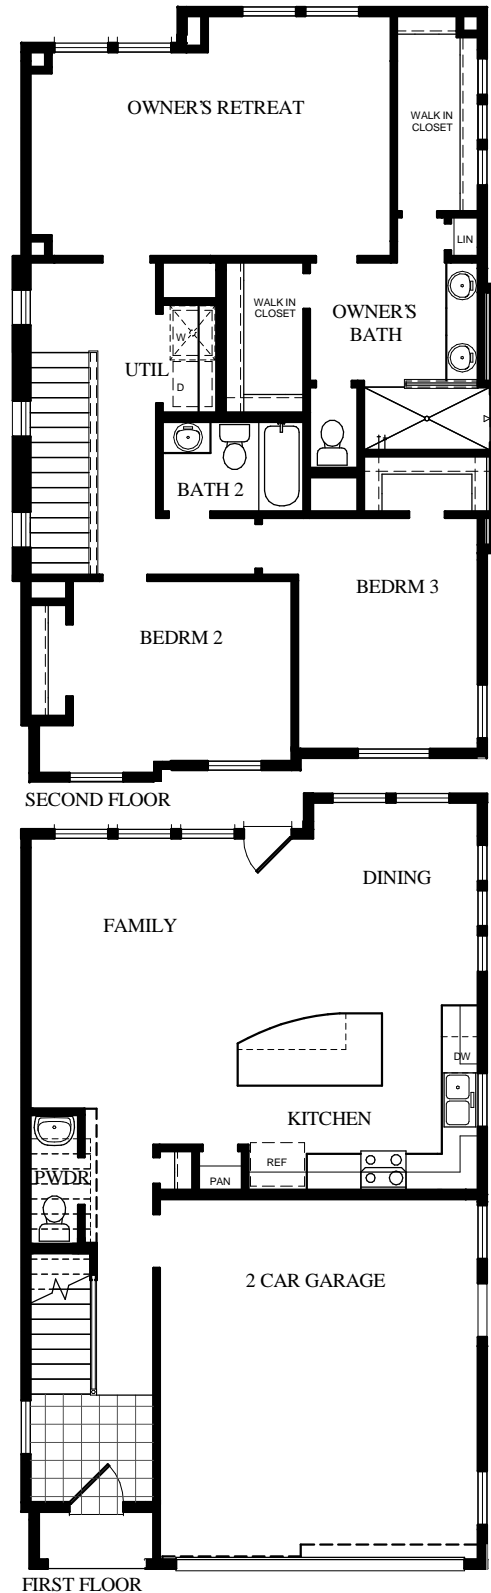

FLOOR PLAN OPTIONS

13814 CIBOLO TRACE

09/12/2017
21670018AUS

DavidWeekleyHomes.com