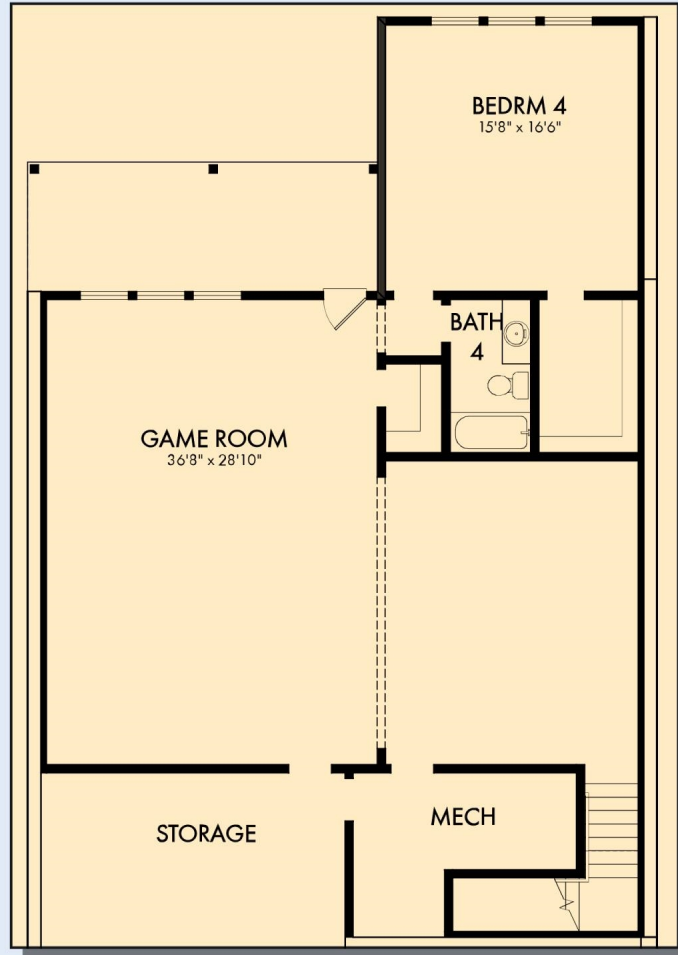

Exterior C

Encore
by David Weekley Homes

THE RIDGEFORD

2,125 - 3,747 sq. ft. • 3 Bedrooms • 2 - 3 Full Baths • 0 - 1 Half Baths • 2 Car Garage

8883 in 4683 ATL

For additional options, please visit DavidWeekleyHomes.com

6/29/2026

THE RIDGEFORD

For additional options, please visit DavidWeekleyHomes.com

Encore
by David Weekley Homes

THE RIDGEFORD

OPTIONAL GAME ROOM WITH BEDROOM 4 AND BATH 4
AT BASEMENT

OPTIONAL EXTENDED COVERED
PATIO AT BASEMENT