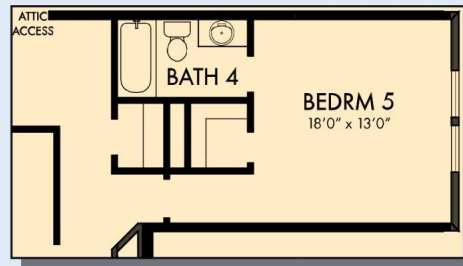

THE BERLIN

Exterior G

2,822 - 2,930 sq. ft.

4 Bedrooms

3 Full Baths

2 Car Garage

Exterior H

Exterior I

David Weekley
Homes

THE BERLIN

2,822 - 2,930 sq. ft. • 4 Bedrooms • 3 Full Baths • 2 Car Garage

THE BERLIN

OPTIONAL BEDROOM 5 WITH BATH 4
AT RETREAT

For additional options, please visit DavidWeekleyHomes.com