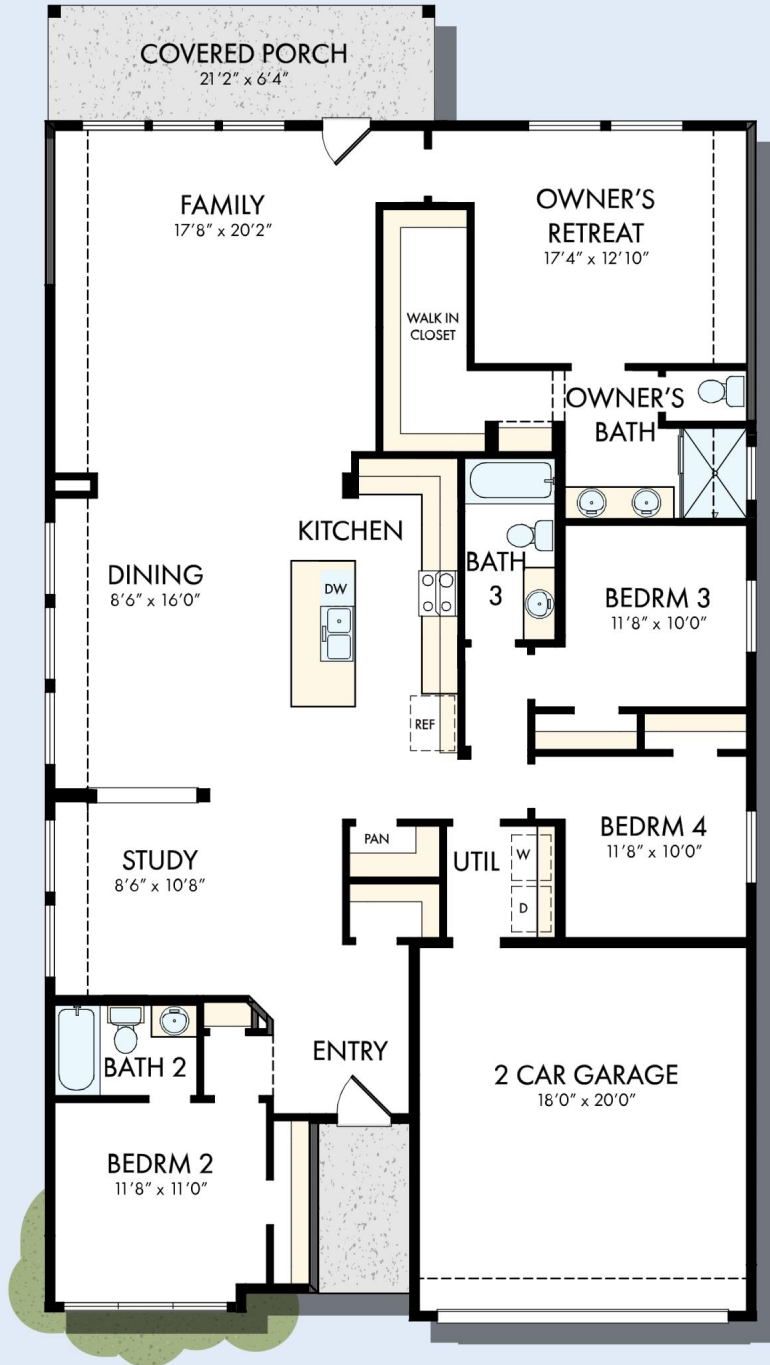

THE KLINE

Exterior B

2,115 - 2,181 sq. ft.

4 Bedrooms

3 Full Baths

2 Car Garage

Exterior C

Exterior H

David Weekley
Homes

THE KLINE

2,115 - 2,181 sq. ft. • 4 Bedrooms • 3 Full Baths • 2 Car Garage

6268 in 2187 AUS

For additional options, please visit DavidWeekleyHomes.com

4/14/2026

See a David Weekley Homes Sales Consultant for details. Prices, plans, dimensions, features, specifications, materials, and availability of homes or communities are subject to change without notice or obligation. Illustrations are artist's depictions only and may differ from completed improvements. Copyright © 2026 David Weekley Homes - All Rights Reserved. Austin, TX