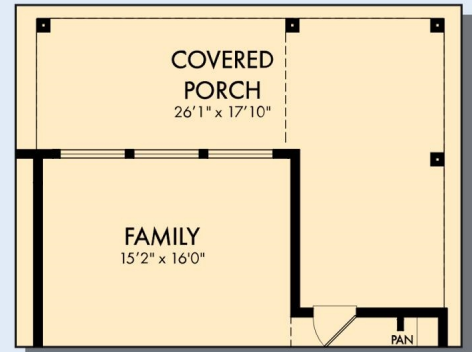

THE DAISY

Exterior A

2,486 - 2,490 sq. ft.

4 Bedrooms

3 Full Baths

1 Half Bath

2 Car Garage

Exterior B

Exterior C

David Weekley
Homes

THE DAISY

2,486 - 2,490 sq. ft. • 4 Bedrooms • 3 Full Baths • 1 Half Bath • 2 Car Garage

OPTIONAL EXTENDED COVERED PORCH

OPTIONAL SUPER SHOWER AT OWNER'S BATH

T006 in 1947 DAL