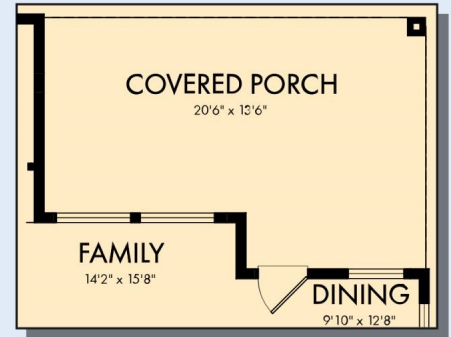

**David Weekley
Homes**

THE VIOLET

2,568 - 2,812 sq. ft. • 4 - 5 Bedrooms • 3 - 4 Full Baths • 1 Half Bath • 2 Car Garage

FIRST FLOOR

OPTIONAL EXTENDED COVERED PORCH

OPTIONAL SUPER SHOWER AT OWNER'S BATH

OPTIONAL WALL FIREPLACE AT FAMILY