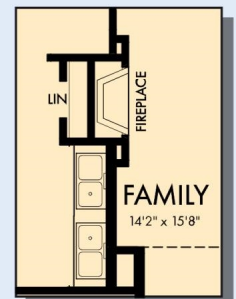

**David Weekley
Homes**

THE VIOLET

2,568 - 2,812 sq. ft. • 4 - 5 Bedrooms • 3 - 4 Full Baths • 1 Half Bath • 2 Car Garage

FIRST FLOOR

OPTIONAL EXTENDED COVERED PORCH

OPTIONAL SUPER SHOWER AT OWNER'S BATH

OPTIONAL WALL FIREPLACE AT FAMILY