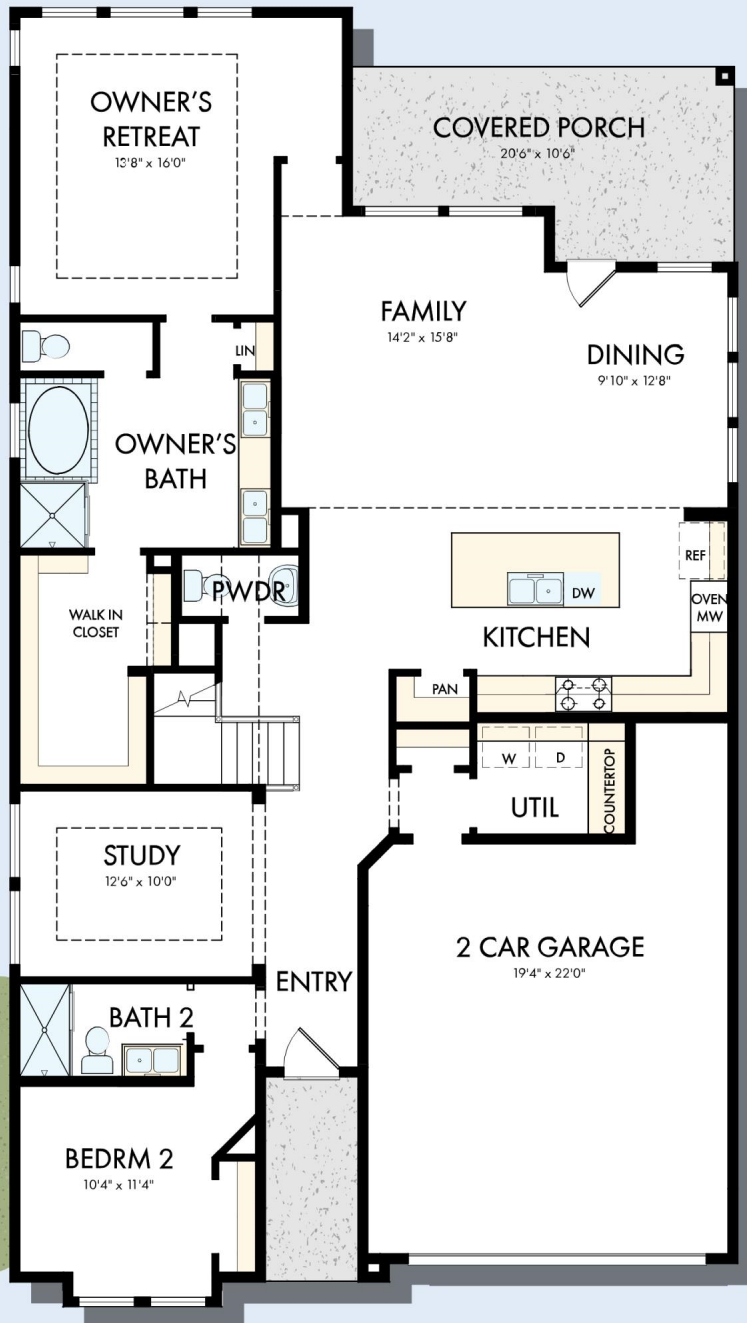

THE VIOLET

Exterior X

2,568 - 2,812 sq. ft.

4 - 5 Bedrooms

3 - 4 Full Baths

1 Half Bath

2 Car Garage

Exterior Y

**David Weekley
Homes**

THE VIOLET

2,568 - 2,812 sq. ft. • 4 - 5 Bedrooms • 3 - 4 Full Baths • 1 Half Bath • 2 Car Garage

FIRST FLOOR

OPTIONAL EXTENDED COVERED PORCH

OPTIONAL SUPER SHOWER AT OWNER'S BATH

OPTIONAL WALL FIREPLACE AT FAMILY