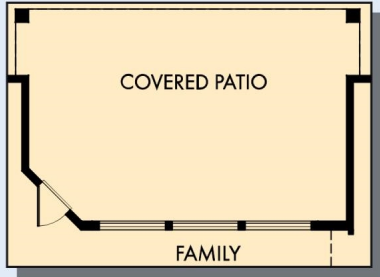

THE POISE

Exterior A

3,035 - 3,078 sq. ft.

4 Bedrooms

4 Full Baths

1 Half Bath

4 Car Garage

Exterior D

Exterior F

Encore
by David Weekley Homes

THE POISE

3,035 - 3,078 sq. ft. • 4 Bedrooms • 4 Full Baths • 1 Half Bath • 4 Car Garage

OPTIONAL EXTENDED COVERED PATIO

OPTIONAL WALL FIREPLACE AT FAMILY

OPTIONAL SUPER SHOWER AT OWNER'S BATH