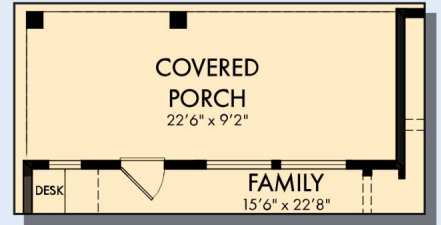

THE ROSE

Exterior F

2,206 - 2,216 sq. ft.

4 Bedrooms

3 Full Baths

2 Car Garage

Exterior H

Exterior I

David Weekley
Homes

THE ROSE

2,206 - 2,216 sq. ft. • 4 Bedrooms • 3 Full Baths • 2 Car Garage

OPTIONAL EXTENDED COVERED PORCH

OPTIONAL SUPER SHOWER AT OWNER'S BATH

T004 in 1451 HOU

For additional options, please visit DavidWeekleyHomes.com