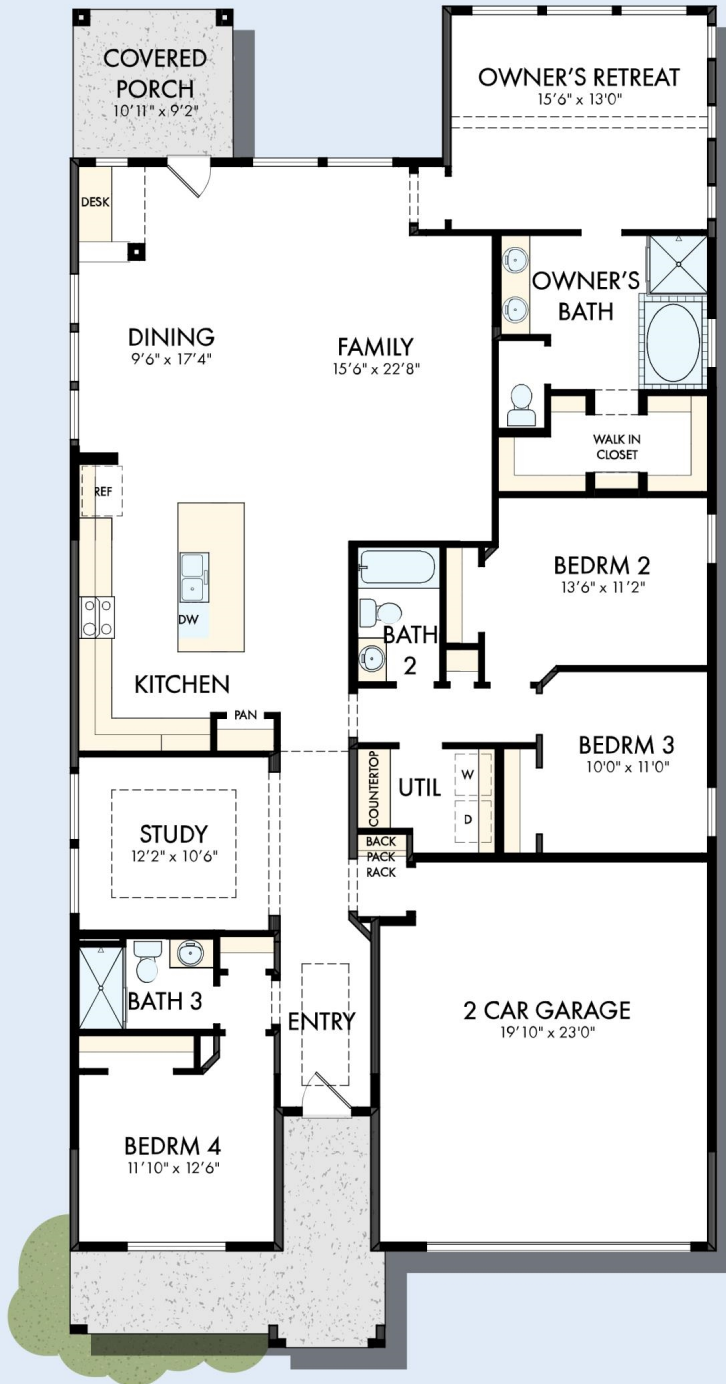

THE ROSE

Exterior F

2,206 - 2,216 sq. ft.

4 Bedrooms

3 Full Baths

2 Car Garage

Exterior H

Exterior I

David Weekley
Homes

THE ROSE

2,206 - 2,216 sq. ft. • 4 Bedrooms • 3 Full Baths • 2 Car Garage

OPTIONAL EXTENDED COVERED PORCH

OPTIONAL SUPER SHOWER AT OWNER'S BATH

T004 in 1451 HOU

For additional options, please visit DavidWeekleyHomes.com