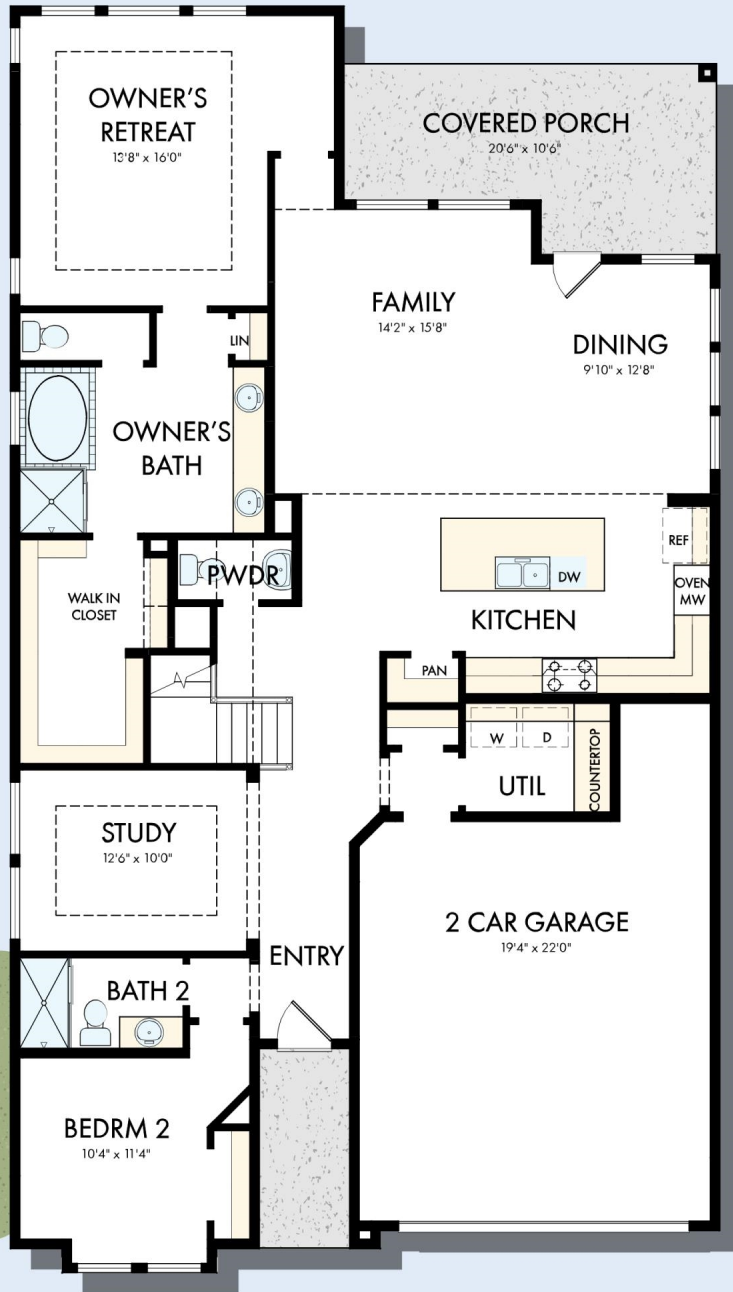

THE VIOLET

Exterior B

Exterior C

2,568 - 2,812 sq. ft.

4 - 5 Bedrooms

3 - 4 Full Baths

1 Half Bath

2 Car Garage

THE VIOLET

2,568 - 2,812 sq. ft. • 4 - 5 Bedrooms • 3 - 4 Full Baths • 1 Half Bath • 2 Car Garage

FIRST FLOOR

OPTIONAL EXTENDED COVERED PORCH

OPTIONAL SUPER SHOWER AT OWNER'S BATH

OPTIONAL WALL FIREPLACE AT FAMILY