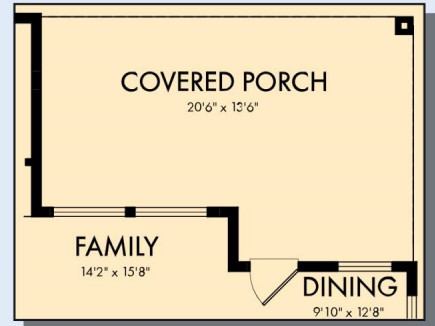

THE VIOLET

Exterior B

Exterior C

2,568 - 2,812 sq. ft.

4 - 5 Bedrooms

3 - 4 Full Baths

1 Half Bath

2 Car Garage

THE VIOLET

2,568 - 2,812 sq. ft. • 4 - 5 Bedrooms • 3 - 4 Full Baths • 1 Half Bath • 2 Car Garage

FIRST FLOOR

OPTIONAL EXTENDED COVERED PORCH

OPTIONAL SUPER SHOWER AT OWNER'S BATH

OPTIONAL WALL FIREPLACE AT FAMILY