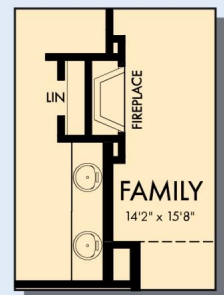

THE VIOLET

2,568 - 2,812 sq. ft. • 4 - 5 Bedrooms • 3 - 4 Full Baths • 1 Half Bath • 2 Car Garage

FIRST FLOOR

OPTIONAL EXTENDED COVERED PORCH

OPTIONAL SUPER SHOWER AT OWNER'S BATH

OPTIONAL WALL FIREPLACE AT FAMILY