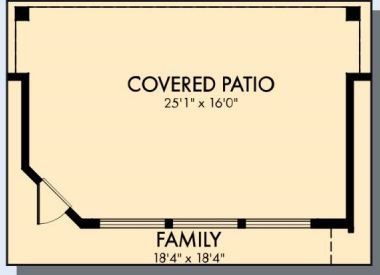

# THE LUMINATE

Exterior A

3,035 - 3,078 sq. ft.

4 Bedrooms

4 Full Baths

1 Half Bath

4 Car Garage

Exterior D

# THE LUMINATE

3,035 - 3,078 sq. ft. • 4 Bedrooms • 4 Full Baths • 1 Half Bath • 4 Car Garage

OPTIONAL EXTENDED COVERED PATIO

OPTIONAL WALL FIREPLACE AT FAMILY

OPTIONAL SUPER SHOWER AT OWNER'S BATH

A799 in 5519 PHX