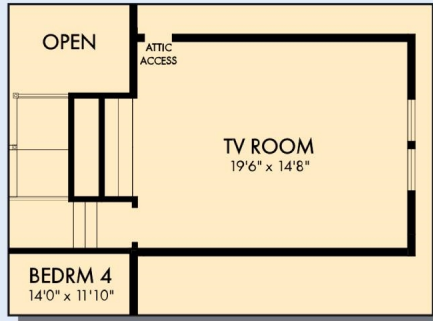

THE MENDOZA

Exterior A

4,140 - 4,496 sq. ft.

5 Bedrooms

4 Full Baths

1 Half Bath

4 Car Garage

Exterior B

Exterior C

David Weekley
Homes

THE MENDOZA

4,140 - 4,496 sq. ft. • 5 Bedrooms • 4 Full Baths • 1 Half Bath • 4 Car Garage

THE MENDOZA

OPTIONAL TV ROOM

SECOND FLOOR

For additional options, please visit DavidWeekleyHomes.com