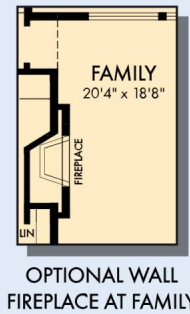

THE MENDOZA

Exterior A

4,140 - 4,496 sq. ft.

5 Bedrooms

4 Full Baths

1 Half Bath

4 Car Garage

Exterior B

Exterior C

David Weekley
Homes

THE MENDOZA

4,140 - 4,496 sq. ft. • 5 Bedrooms • 4 Full Baths • 1 Half Bath • 4 Car Garage

THE MENDOZA

OPTIONAL TV ROOM

SECOND FLOOR

For additional options, please visit DavidWeekleyHomes.com