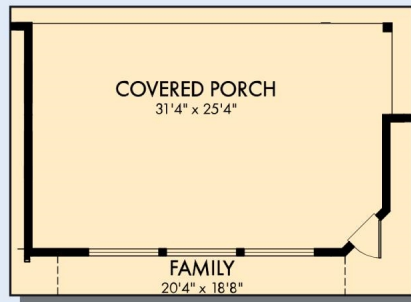

THE MENDOZA

Exterior A

4,140 - 4,496 sq. ft.

5 Bedrooms

4 Full Baths

1 Half Bath

4 Car Garage

Exterior B

Exterior C

David Weekley
Homes

THE MENDOZA

4,140 - 4,496 sq. ft. • 5 Bedrooms • 4 Full Baths • 1 Half Bath • 4 Car Garage

THE MENDOZA

OPTIONAL TV ROOM

SECOND FLOOR

For additional options, please visit DavidWeekleyHomes.com