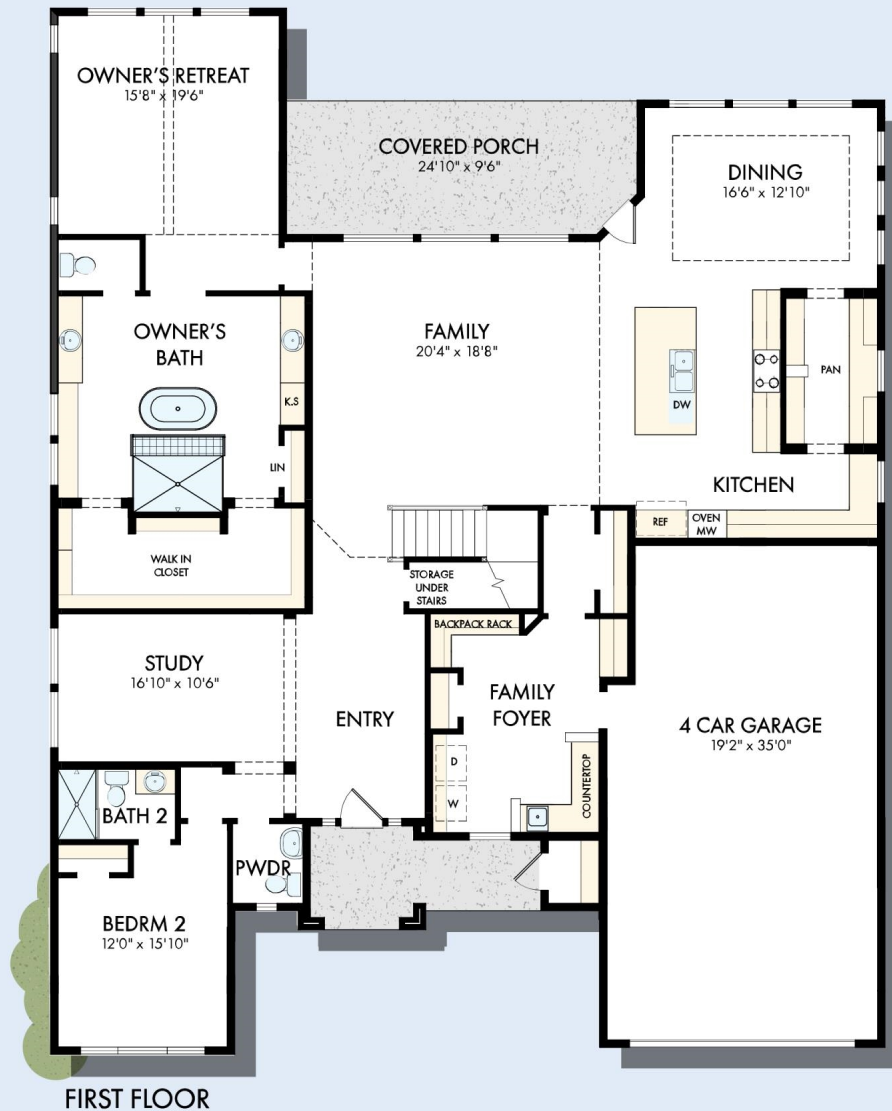

THE MENDOZA

Exterior A

4,140 - 4,496 sq. ft.

5 Bedrooms

4 Full Baths

1 Half Bath

4 Car Garage

Exterior B

Exterior C

David Weekley
Homes

THE MENDOZA

4,140 - 4,496 sq. ft. • 5 Bedrooms • 4 Full Baths • 1 Half Bath • 4 Car Garage

THE MENDOZA

OPTIONAL TV ROOM

SECOND FLOOR

For additional options, please visit DavidWeekleyHomes.com