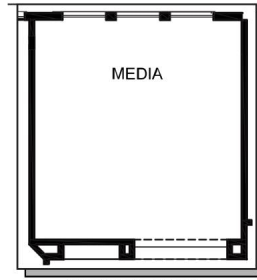

FLOOR PLAN OPTIONS

THE SERBIA

OPTIONAL EXTENDED SHOWER

SECOND FLOOR

OPTIONAL MEDIA

OPTIONAL BATH 4

OPTIONAL SINGLE DINING

OPTIONAL COOKTOP KITCHEN WITH STACKED OVEN/MICROWAVE

OPTIONAL STUDY

FIRST FLOOR

OPTIONAL FIREPLACE

OPTIONAL COVERED PORCH

DavidWeekleyHomes.com