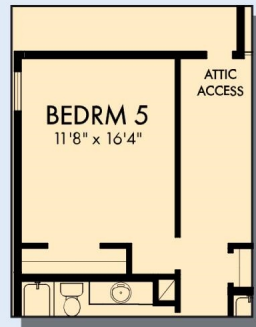

THE MOZART

OPTIONAL BEDROOM
5 AT RETREAT