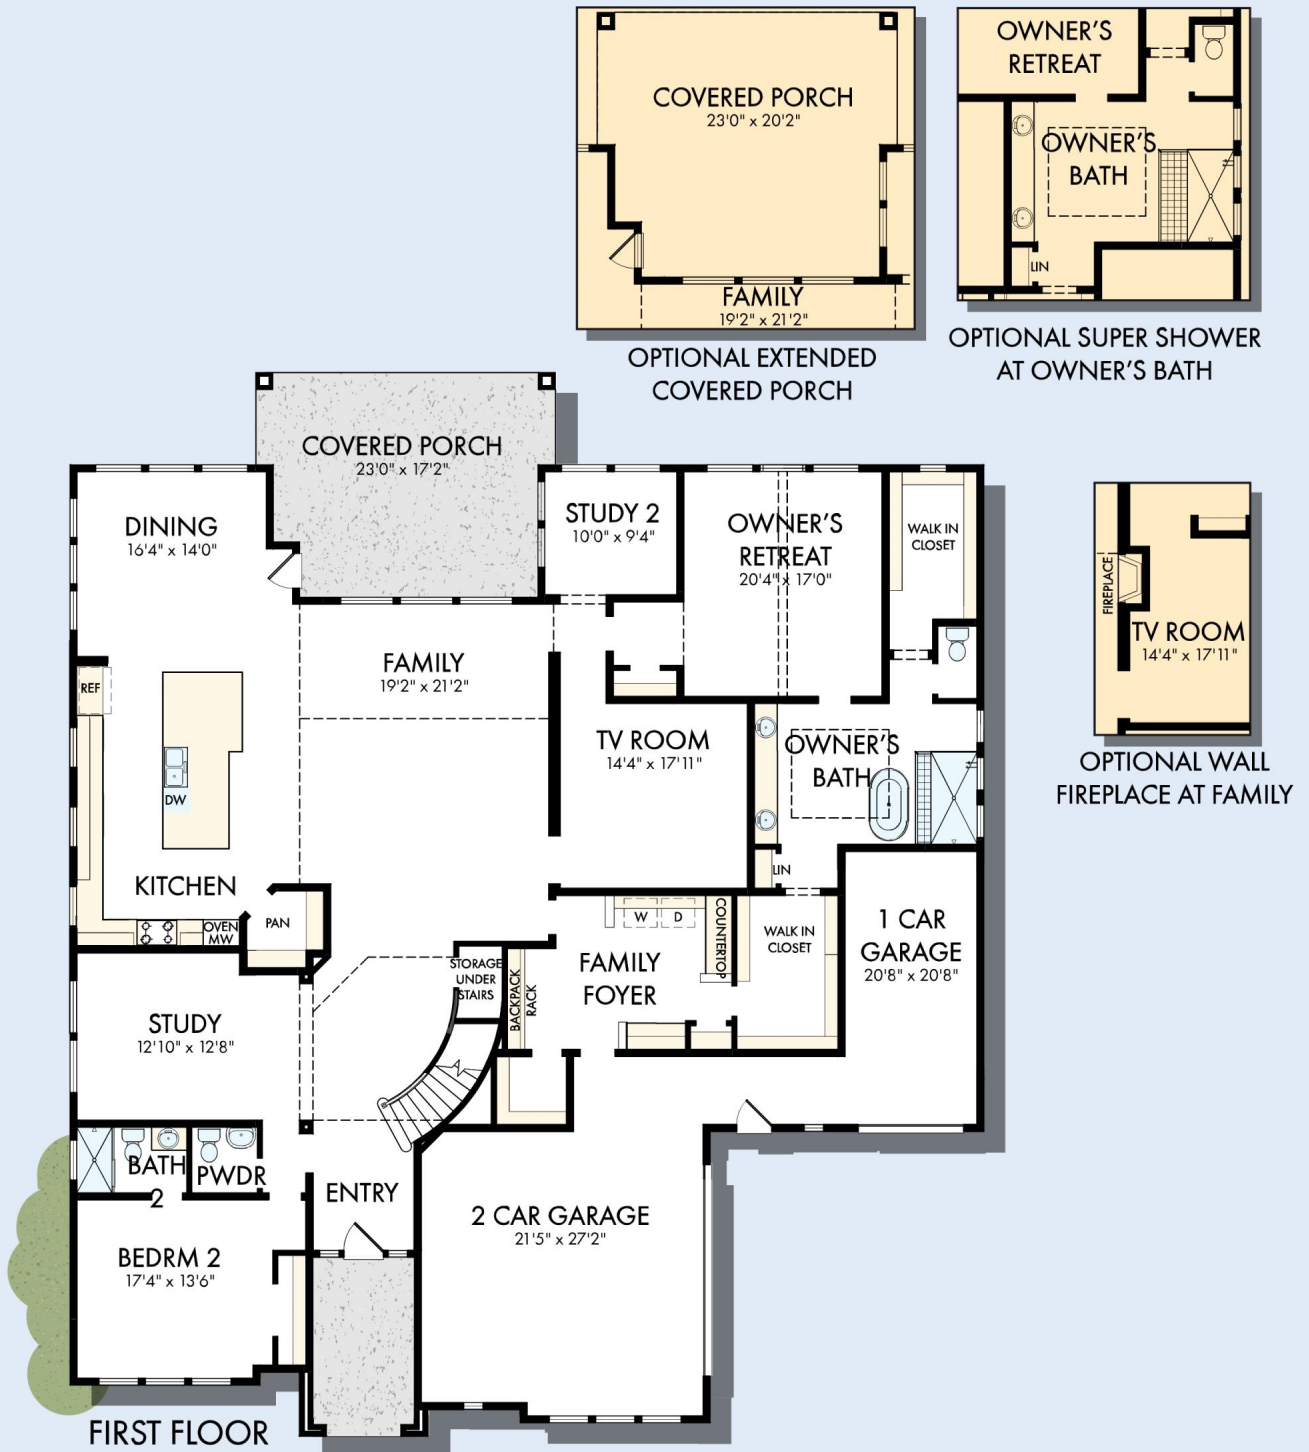

THE MOZART

Exterior A

4,601 - 4,994 sq. ft.

4 - 5 Bedrooms

4 Full Baths

1 Half Bath

3 Car Garage

Exterior B

Exterior D

David Weekley
Homes

THE MOZART

4,601 - 4,994 sq. ft. • 4 - 5 Bedrooms • 4 Full Baths • 1 Half Bath • 3 Car Garage

T358 in 2235 AUS

For additional options, please visit DavidWeekleyHomes.com

4/28/2026

DavidWeekleyHomes.com

THE MOZART

OPTIONAL BEDROOM
5 AT RETREAT

OPTIONAL EXTENDED
2ND TV ROOM

SECOND FLOOR

For additional options, please visit DavidWeekleyHomes.com

See a David Weekley Homes Sales Consultant for details.
Prices, plans, dimensions, features, specifications, materials,
and availability of homes or communities are subject to
change without notice or obligation. Illustrations are artist's
depictions only and may differ from completed improvements.
Copyright © 2026 David Weekley Homes - All Rights Reserved.
Austin, TX