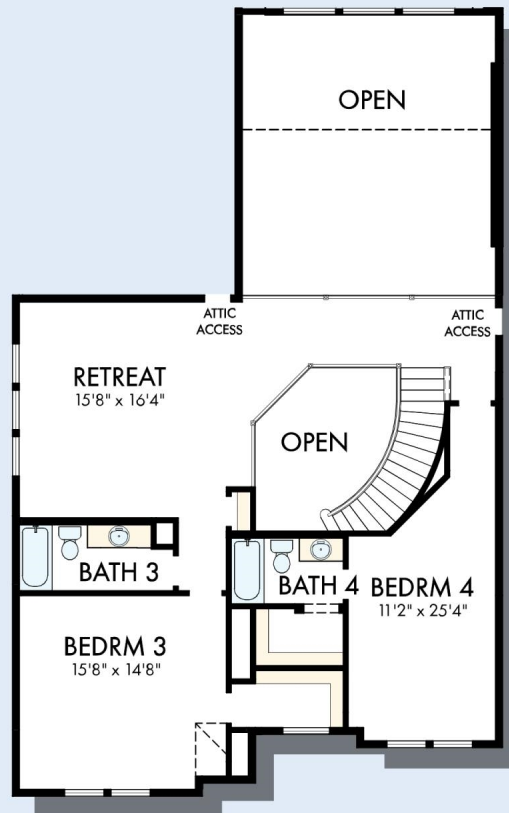

THE MOZART

Exterior A

4,601 - 4,994 sq. ft.

4 - 5 Bedrooms

4 Full Baths

1 Half Bath

3 Car Garage

Exterior B

Exterior D

David Weekley
Homes

THE MOZART

4,601 - 4,994 sq. ft. • 4 - 5 Bedrooms • 4 Full Baths • 1 Half Bath • 3 Car Garage

T358 in 2235 AUS

For additional options, please visit DavidWeekleyHomes.com

4/28/2026

DavidWeekleyHomes.com

THE MOZART

OPTIONAL BEDROOM
5 AT RETREAT

OPTIONAL EXTENDED
2ND TV ROOM

SECOND FLOOR

For additional options, please visit DavidWeekleyHomes.com

See a David Weekley Homes Sales Consultant for details.
Prices, plans, dimensions, features, specifications, materials,
and availability of homes or communities are subject to
change without notice or obligation. Illustrations are artist's
depictions only and may differ from completed improvements.
Copyright © 2026 David Weekley Homes - All Rights Reserved.
Austin, TX