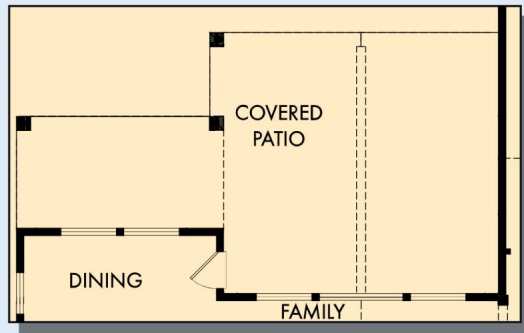

THE STAGECRAFT

Exterior C

2,688 - 2,694 sq. ft.

3 Bedrooms

3 Full Baths

1 Half Bath

4 Car Garage

Exterior D

Exterior F

Encore
by David Weekley Homes

THE STAGECRAFT

2,688 - 2,694 sq. ft. • 3 Bedrooms • 3 Full Baths • 1 Half Bath • 4 Car Garage

OPTIONAL EXTENDED COVERED PATIO

OPTIONAL WALL FIREPLACE AT FAMILY

OPTIONAL FREE STANDING TUB WITH SEPARATE SHOWER AT OWNER'S BATH