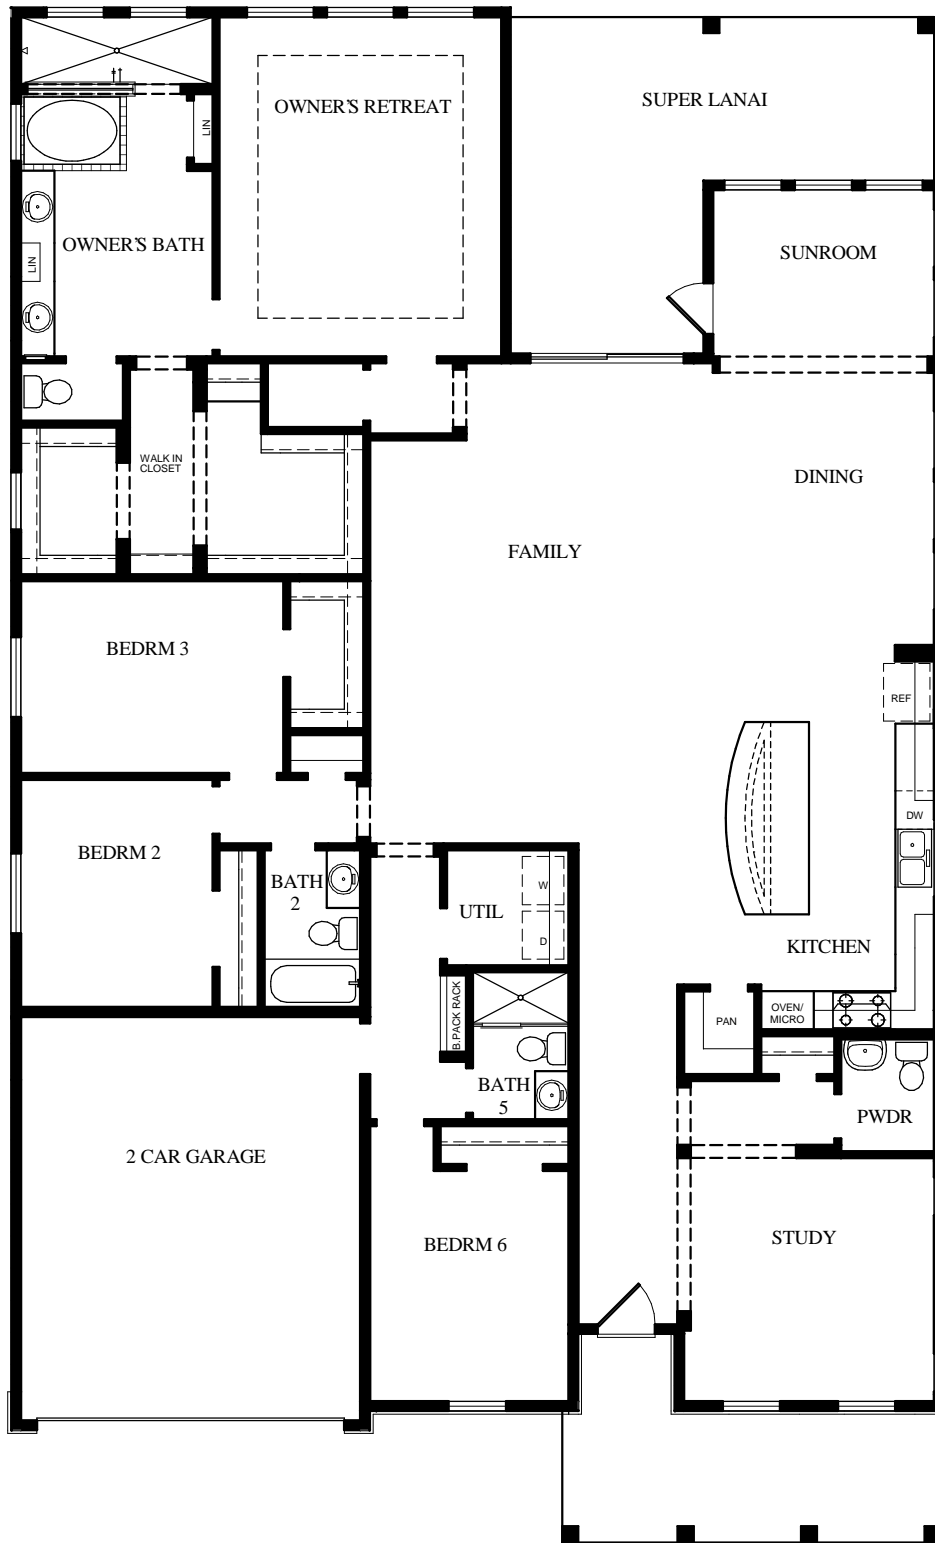

# FLOOR PLAN OPTIONS

## 110 VILLAGE GRANDE DRIVE

01/01/20123  
44740229JAC\_2\_Opt\_0