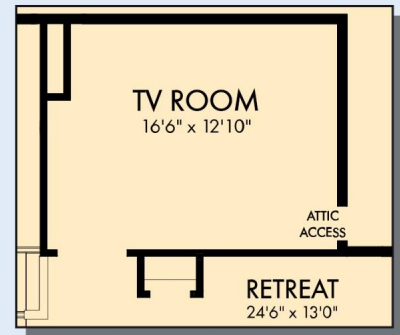

David Weekley
Homes

THE MYRTLE

2,932 - 3,166 sq. ft. • 4 - 5 Bedrooms • 3 - 4 Full Baths • 2 Car Garage

FIRST FLOOR

THE MYRTLE

SECOND FLOOR

OPTIONAL BEDROOM 5 AT RETREAT

OPTIONAL TV ROOM