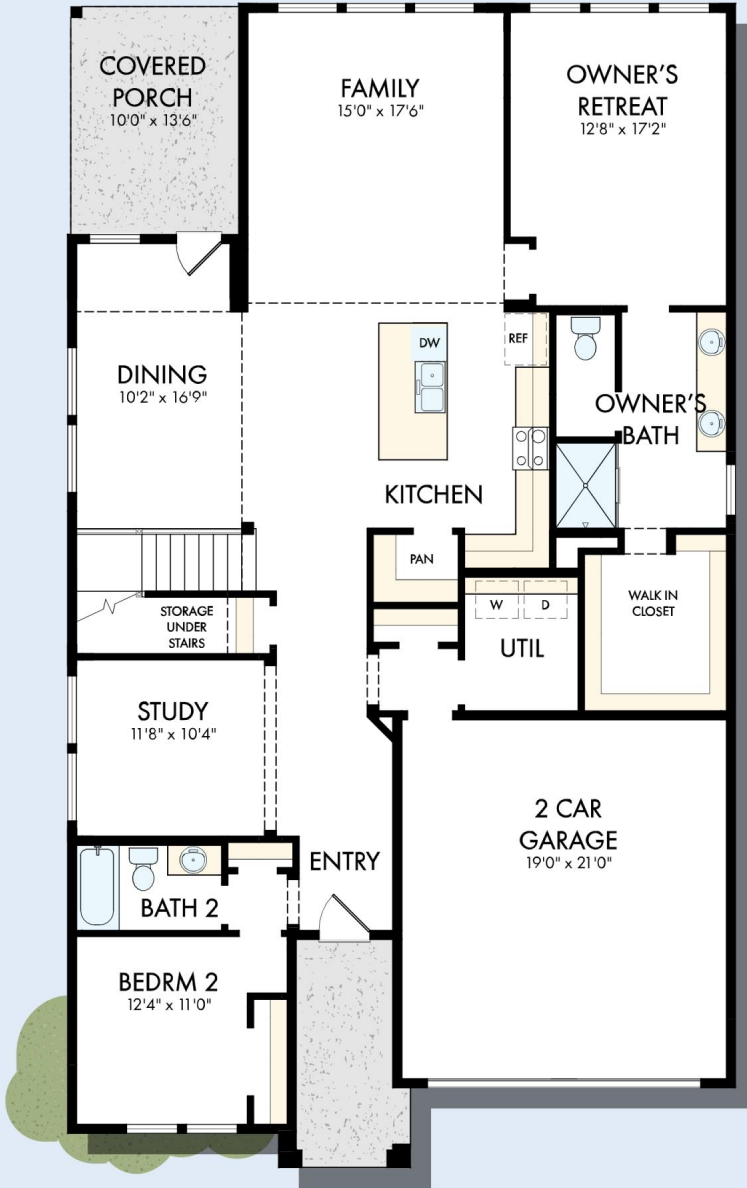

THE MYRTLE

Exterior A

2,932 - 3,166 sq. ft.

4 - 5 Bedrooms

3 - 4 Full Baths

2 Car Garage

Exterior B

Exterior C

David Weekley
Homes

THE MYRTLE

2,932 - 3,166 sq. ft. • 4 - 5 Bedrooms • 3 - 4 Full Baths • 2 Car Garage

FIRST FLOOR

THE MYRTLE

SECOND FLOOR

OPTIONAL BEDROOM 5 AT RETREAT

OPTIONAL TV ROOM