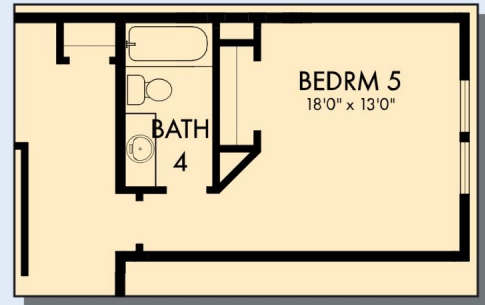

THE MYRTLE

Exterior A

2,932 - 3,166 sq. ft.

4 - 5 Bedrooms

3 - 4 Full Baths

2 Car Garage

Exterior B

Exterior C

David Weekley
Homes

THE MYRTLE

2,932 - 3,166 sq. ft. • 4 - 5 Bedrooms • 3 - 4 Full Baths • 2 Car Garage

FIRST FLOOR

THE MYRTLE

SECOND FLOOR

OPTIONAL BEDROOM 5 AT RETREAT

OPTIONAL TV ROOM