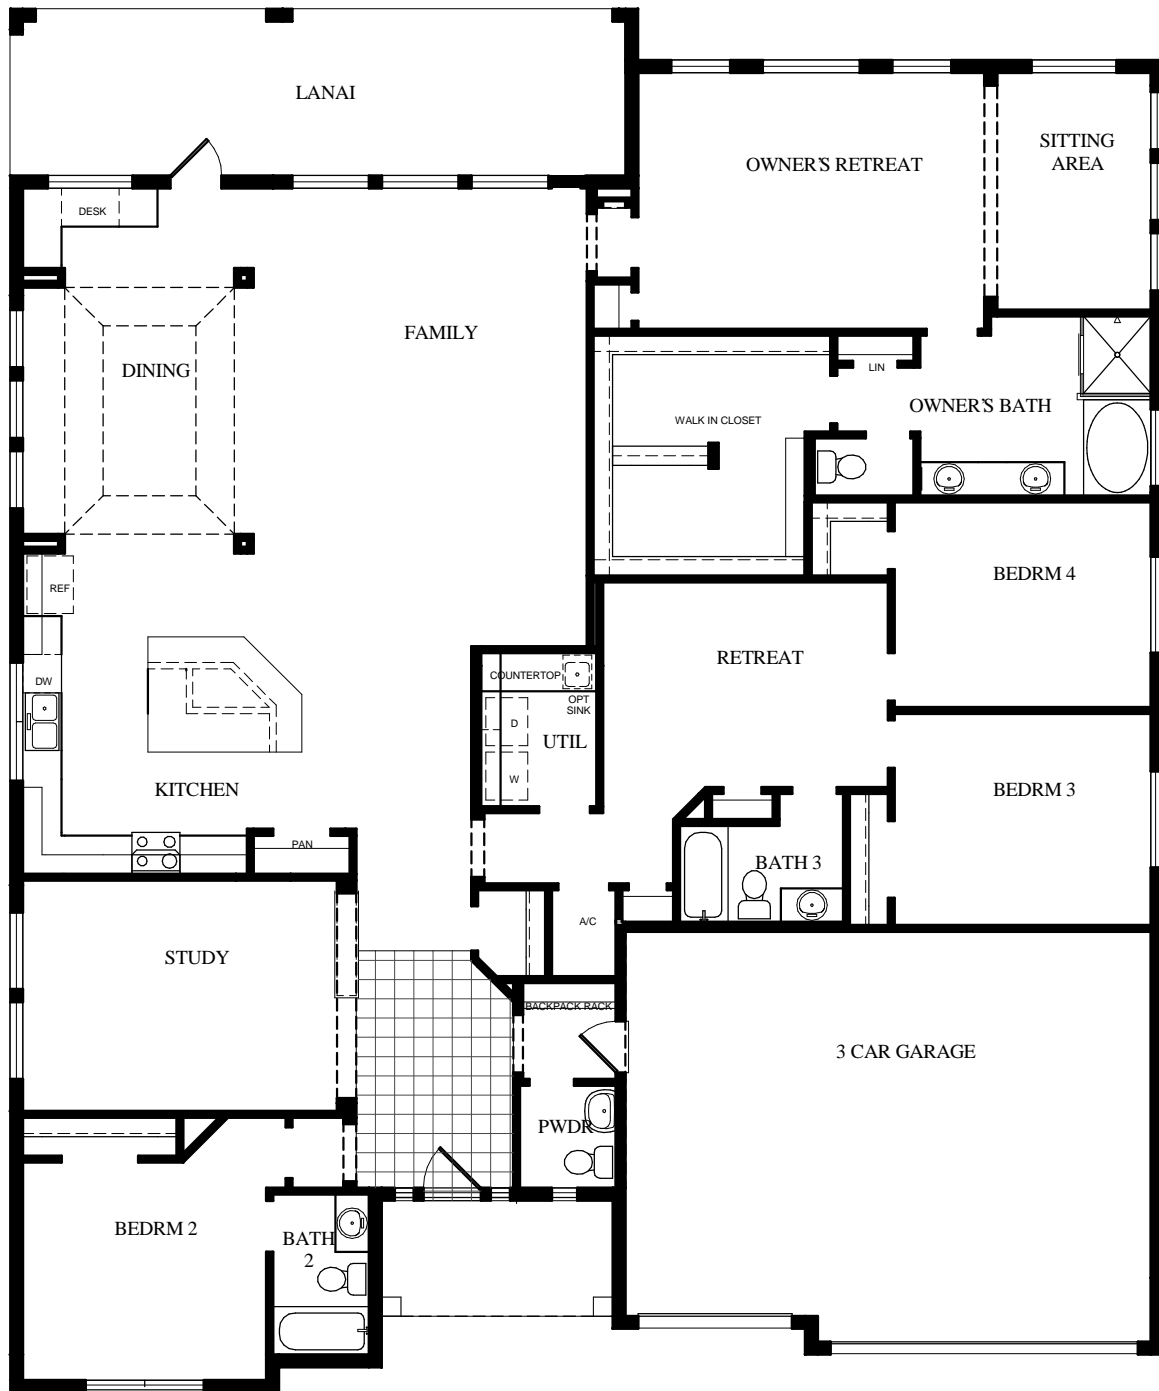

FLOOR PLAN OPTIONS

16410 Good Hearth Boulevard

01/09/2018
29770414ORL_2_Opt_0

DavidWeekleyHomes.com

Prices, plans, dimensions, features, specifications, materials and availability of homes or communities are subject to change without notice or obligation. Illustrations are artist depictions only and may differ from completed improvements. Not all options available in all communities. Copyright 2012 © David Weekley Homes - All Rights Reserved.