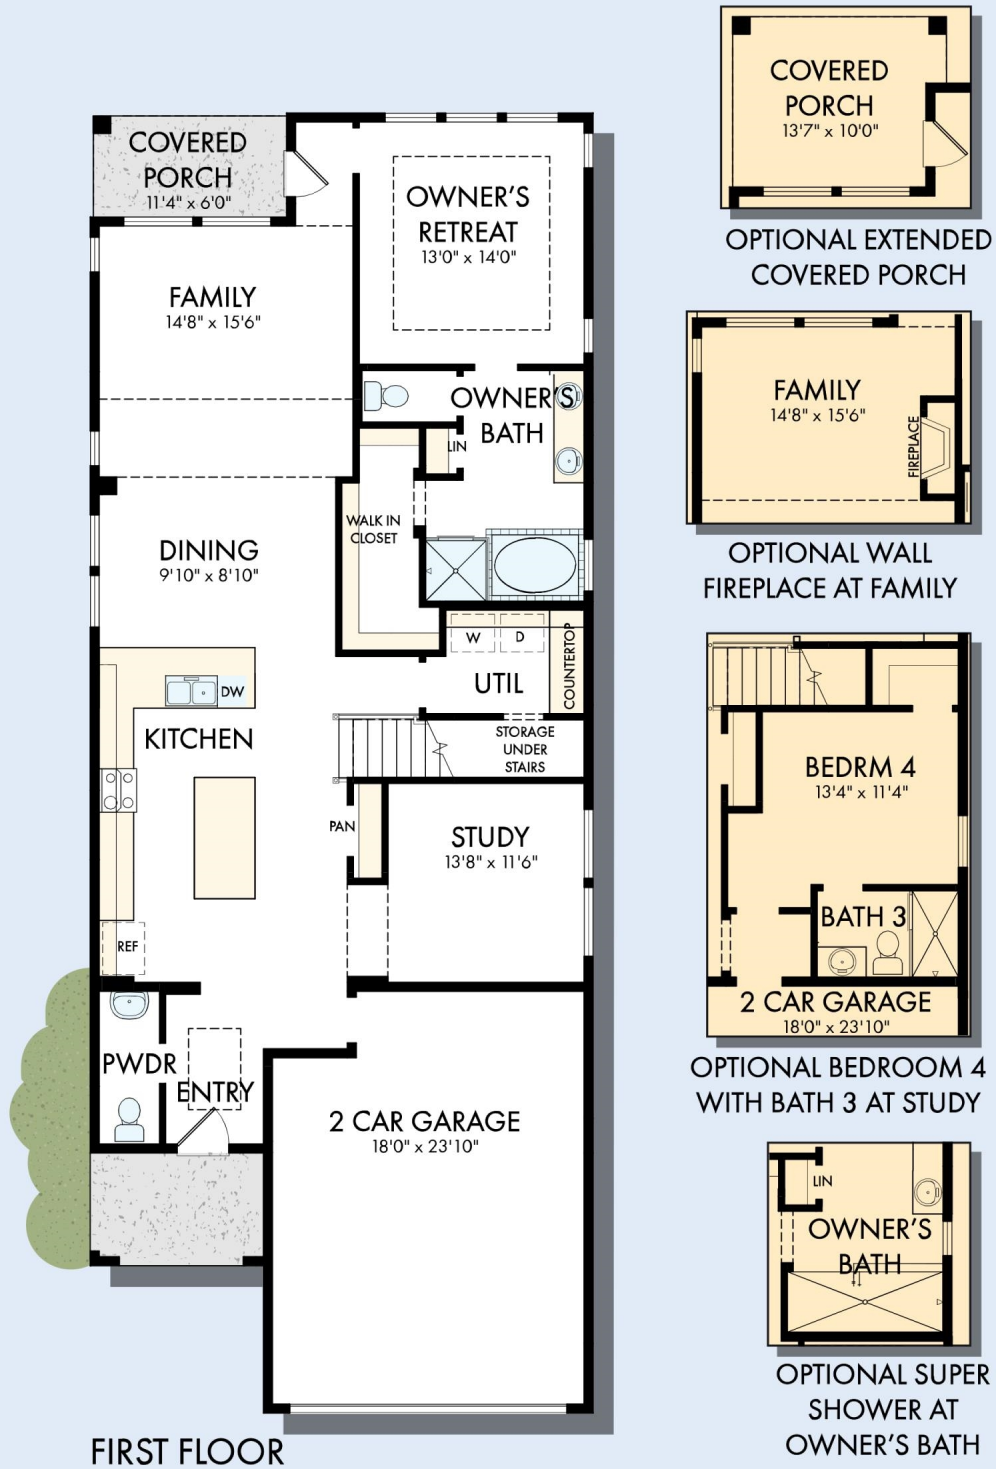

THE HEREFORD

Exterior A

2,250 - 2,304 sq. ft.

3 - 4 Bedrooms

2 - 3 Full Baths

1 Half Bath

2 Car Garage

Exterior B

Exterior C

David Weekley
Homes

THE HEREFORD

2,250 - 2,304 sq. ft. • 3 - 4 Bedrooms • 2 - 3 Full Baths • 1 Half Bath • 2 Car Garage

FIRST FLOOR

THE HEREFORD

For additional options, please visit DavidWeekleyHomes.com