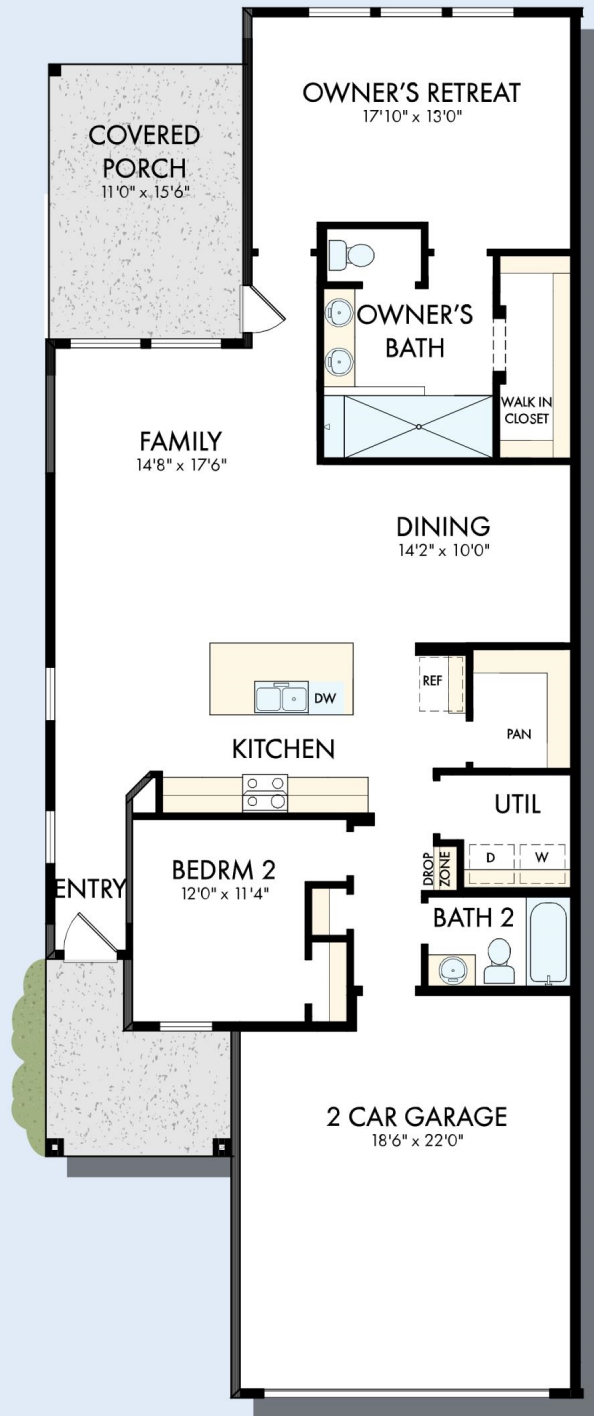

THE AMBITION

Exterior A

1,469 sq. ft.

2 Bedrooms

2 Full Baths

2 Car Garage

Exterior B

Exterior C

Encore
by David Weekley Homes

THE AMBITION

1,469 sq. ft. • 2 Bedrooms • 2 Full Baths • 2 Car Garage

OPTIONAL EXTENDED SCREENED PORCH

B925 in 3286 RAL

For additional options, please visit DavidWeekleyHomes.com