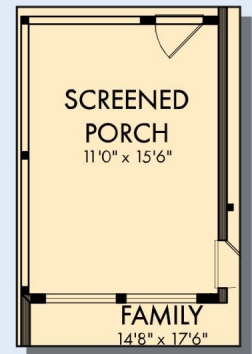

THE AMBITION

Exterior A

1,469 sq. ft.

2 Bedrooms

2 Full Baths

2 Car Garage

Exterior B

Exterior C

Encore
by David Weekley Homes

THE AMBITION

1,469 sq. ft. • 2 Bedrooms • 2 Full Baths • 2 Car Garage

OPTIONAL EXTENDED SCREENED PORCH

B925 in 3286 RAL

For additional options, please visit DavidWeekleyHomes.com