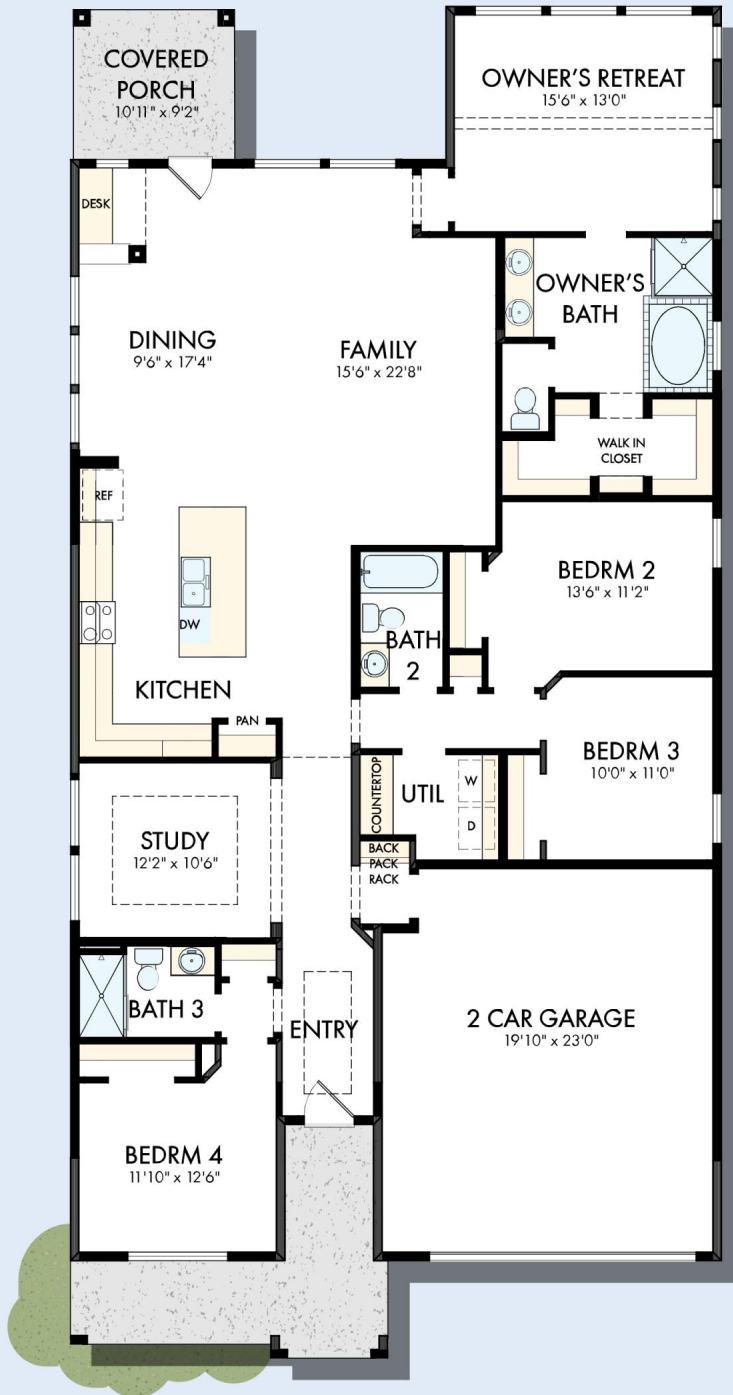

THE ROSE

Exterior L

2,287 - 2,334 sq. ft.

4 Bedrooms

3 Full Baths

2 Car Garage

Exterior X

Exterior Y

David Weekley
Homes

THE ROSE

2,287 - 2,334 sq. ft. • 4 Bedrooms • 3 Full Baths • 2 Car Garage

OPTIONAL EXTENDED COVERED PORCH

OPTIONAL SUPER SHOWER AT OWNER'S BATH

T004 in 7046 HOU

For additional options, please visit DavidWeekleyHomes.com