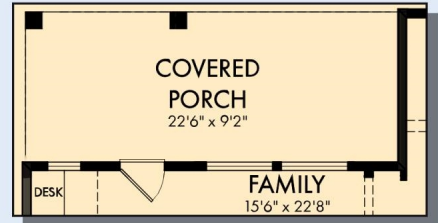

THE ROSE

Exterior L

2,287 - 2,334 sq. ft.

4 Bedrooms

3 Full Baths

2 Car Garage

Exterior X

Exterior Y

David Weekley
Homes

THE ROSE

2,287 - 2,334 sq. ft. • 4 Bedrooms • 3 Full Baths • 2 Car Garage

OPTIONAL EXTENDED COVERED PORCH

OPTIONAL SUPER SHOWER AT OWNER'S BATH

T004 in 7046 HOU

For additional options, please visit DavidWeekleyHomes.com