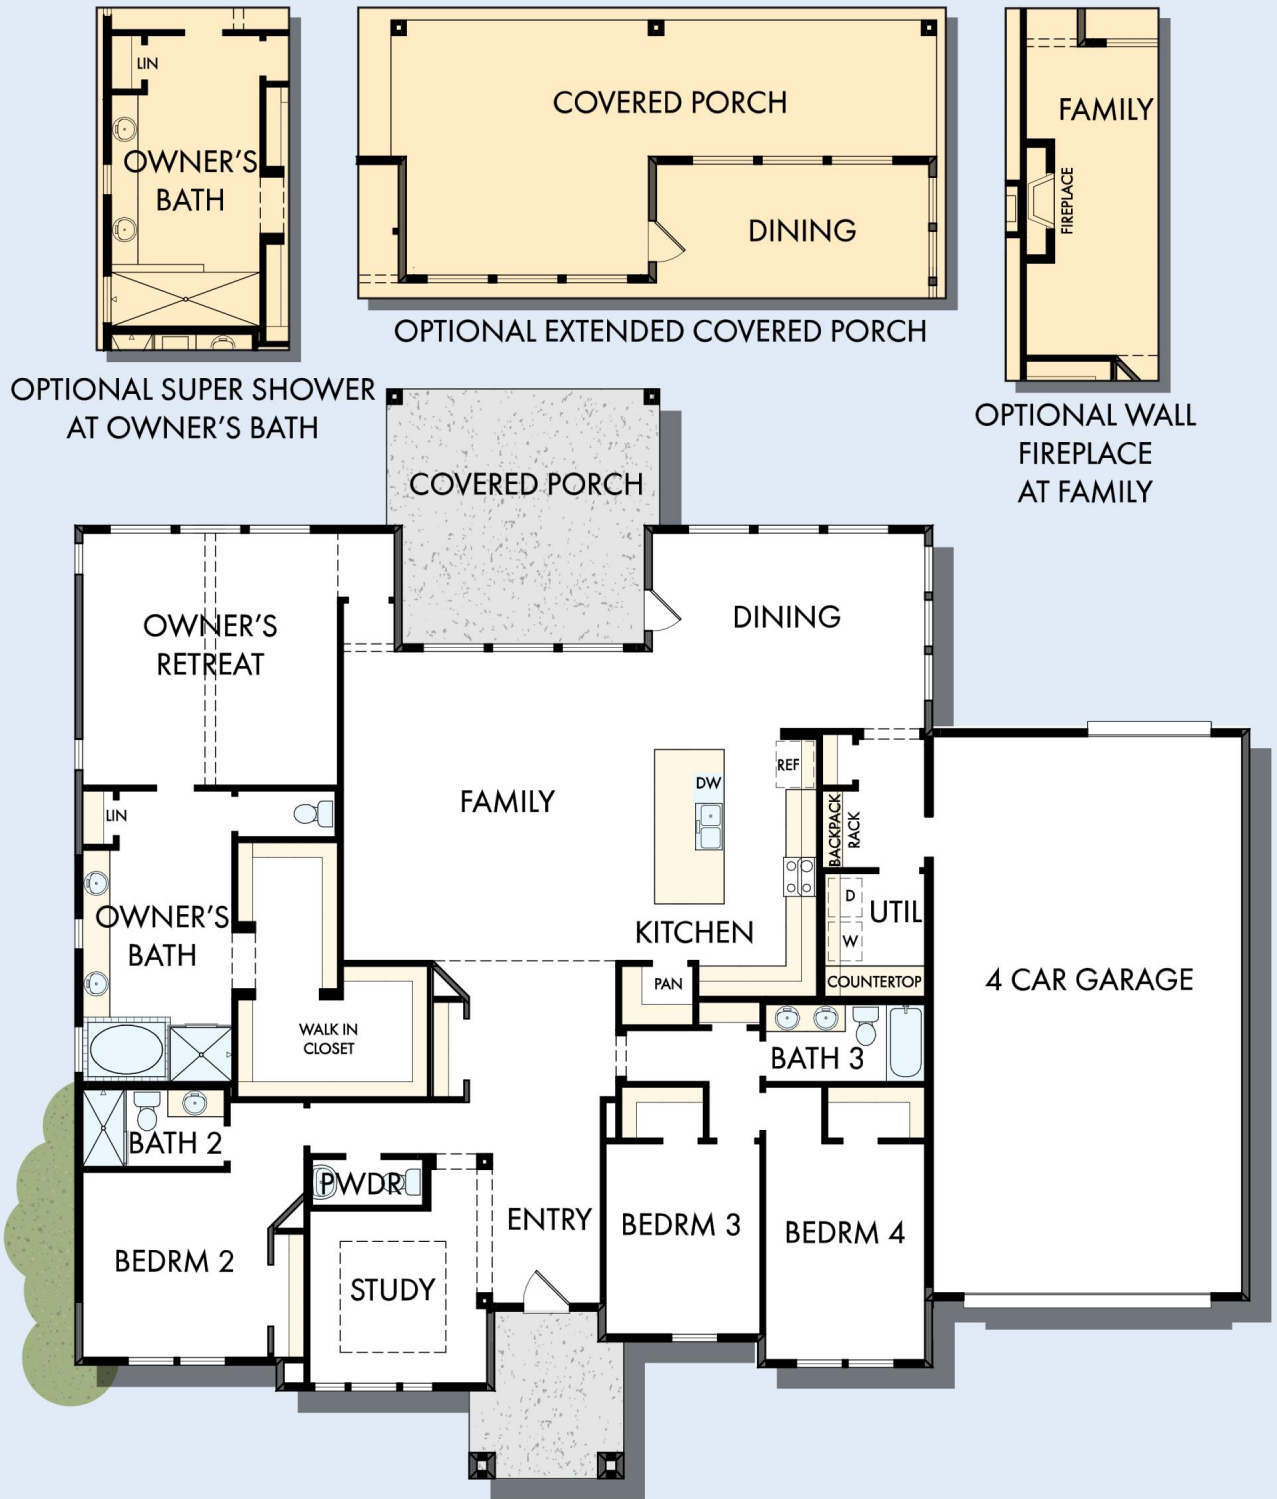

THE HEARTSTONE

sq. ft.

Bedrooms

Full Baths

Half Baths

Car Garage

David Weekley
Homes

Chelsea

THE HEARTSTONE

sq. ft. • Bedrooms • Full Baths • Half Baths • Car Garage

T583 in HOU

For additional options, please visit DavidWeekleyHomes.com

4/2/2026

See a David Weekley Homes Sales Consultant for details. Prices, plans, dimensions, features, specifications, materials, and availability of homes or communities are subject to change without notice or obligation. Illustrations are artist's depictions only and may differ from completed improvements. Copyright © 2026 David Weekley Homes - All Rights Reserved. Houston, TX