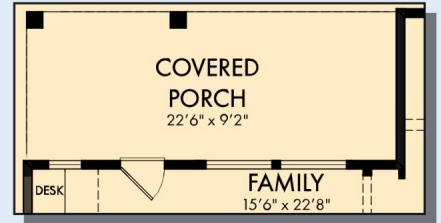

THE ROSE

Exterior C

2,212 - 2,297 sq. ft.

4 Bedrooms

3 Full Baths

2 Car Garage

Exterior F

Exterior G

David Weekley
Homes

THE ROSE

2,212 - 2,297 sq. ft. • 4 Bedrooms • 3 Full Baths • 2 Car Garage

OPTIONAL EXTENDED COVERED PORCH

OPTIONAL SUPER SHOWER AT OWNER'S BATH

T004 in 1895 DAL

For additional options, please visit DavidWeekleyHomes.com