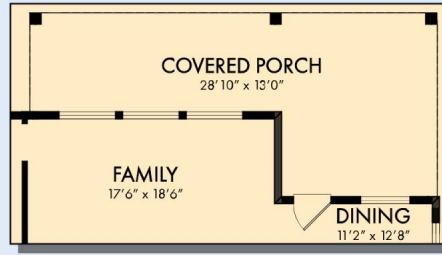

THE CHAMOMILE

Exterior G

2,345 sq. ft.

4 Bedrooms

3 Full Baths

2 Car Garage

Lauren L.

Home is where the heart is.

David Weekley
Homes

THE CHAMOMILE

2,345 sq. ft. • 4 Bedrooms • 3 Full Baths • 2 Car Garage

OPTIONAL EXTENDED COVERED PORCH

OPTIONAL WALL FIREPLACE
AT FAMILY

OPTIONAL SUPER SHOWER
AT OWNER'S BATH

T084 in 2254 AUS