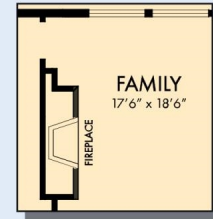

THE CHAMOMILE

Exterior G

2,345 sq. ft.

4 Bedrooms

3 Full Baths

2 Car Garage

Lauren L.

Home is where the heart is.

David Weekley
Homes

THE CHAMOMILE

2,345 sq. ft. • 4 Bedrooms • 3 Full Baths • 2 Car Garage

OPTIONAL EXTENDED COVERED PORCH

OPTIONAL WALL FIREPLACE
AT FAMILY

OPTIONAL SUPER SHOWER
AT OWNER'S BATH

T084 in 2254 AUS