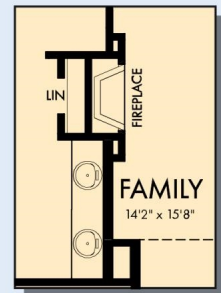

THE VIOLET

Exterior B

2,568 - 2,826 sq. ft.

4 - 5 Bedrooms

3 - 4 Full Baths

1 Half Bath

2 Car Garage

Exterior C

Exterior D

David Weekley
Homes

THE VIOLET

2,568 - 2,826 sq. ft. • 4 - 5 Bedrooms • 3 - 4 Full Baths • 1 Half Bath • 2 Car Garage

FIRST FLOOR

OPTIONAL EXTENDED COVERED PORCH

OPTIONAL SUPER SHOWER AT OWNER'S BATH