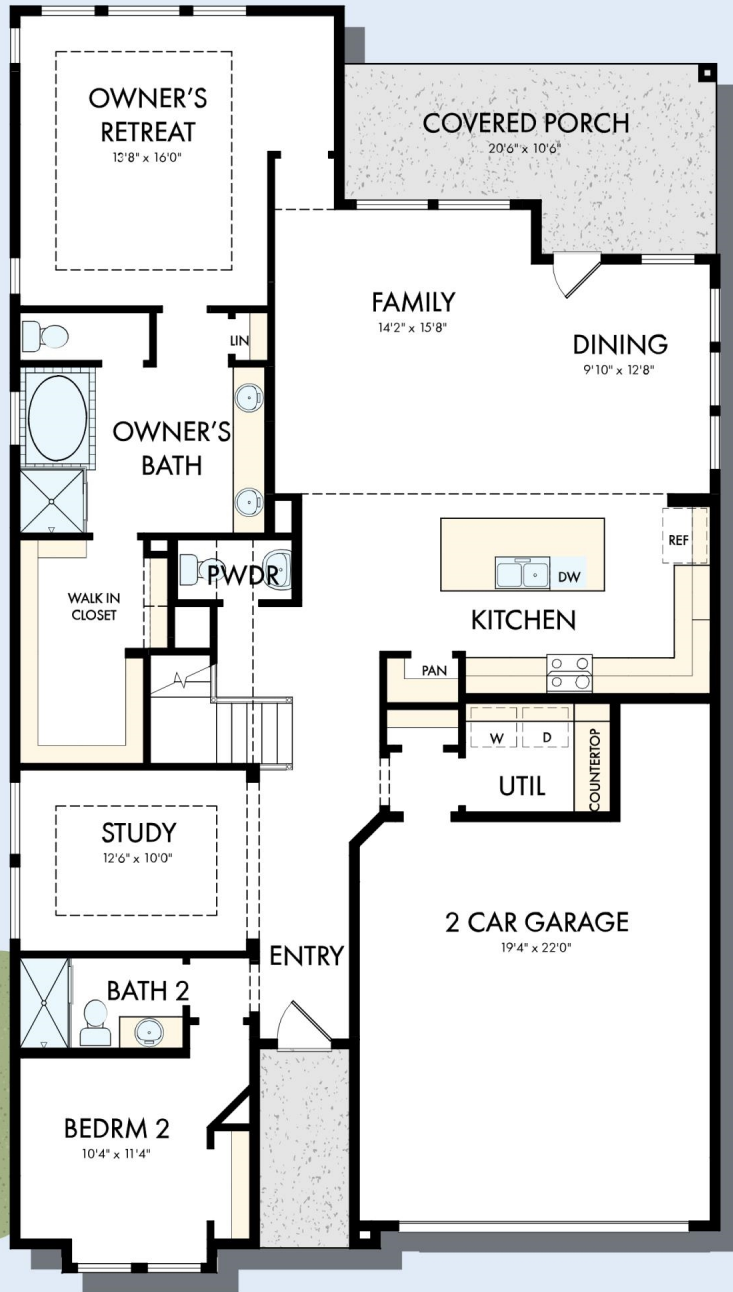

THE VIOLET

Exterior B

2,568 - 2,826 sq. ft.

4 - 5 Bedrooms

3 - 4 Full Baths

1 Half Bath

2 Car Garage

Exterior C

Exterior D

David Weekley
Homes

THE VIOLET

2,568 - 2,826 sq. ft. • 4 - 5 Bedrooms • 3 - 4 Full Baths • 1 Half Bath • 2 Car Garage

FIRST FLOOR

OPTIONAL EXTENDED COVERED PORCH

OPTIONAL SUPER SHOWER AT OWNER'S BATH

OPTIONAL WALL FIREPLACE AT FAMILY