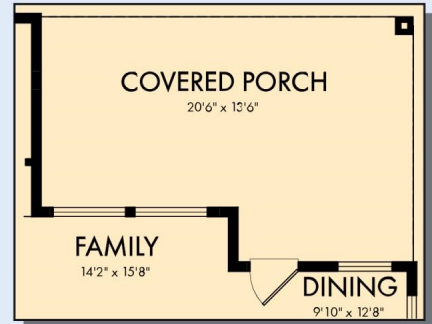

THE VIOLET

Exterior B

2,568 - 2,826 sq. ft.

4 - 5 Bedrooms

3 - 4 Full Baths

1 Half Bath

2 Car Garage

Exterior C

Exterior D

David Weekley
Homes

THE VIOLET

2,568 - 2,826 sq. ft. • 4 - 5 Bedrooms • 3 - 4 Full Baths • 1 Half Bath • 2 Car Garage

FIRST FLOOR

OPTIONAL EXTENDED COVERED PORCH

OPTIONAL SUPER SHOWER AT OWNER'S BATH

OPTIONAL WALL FIREPLACE AT FAMILY