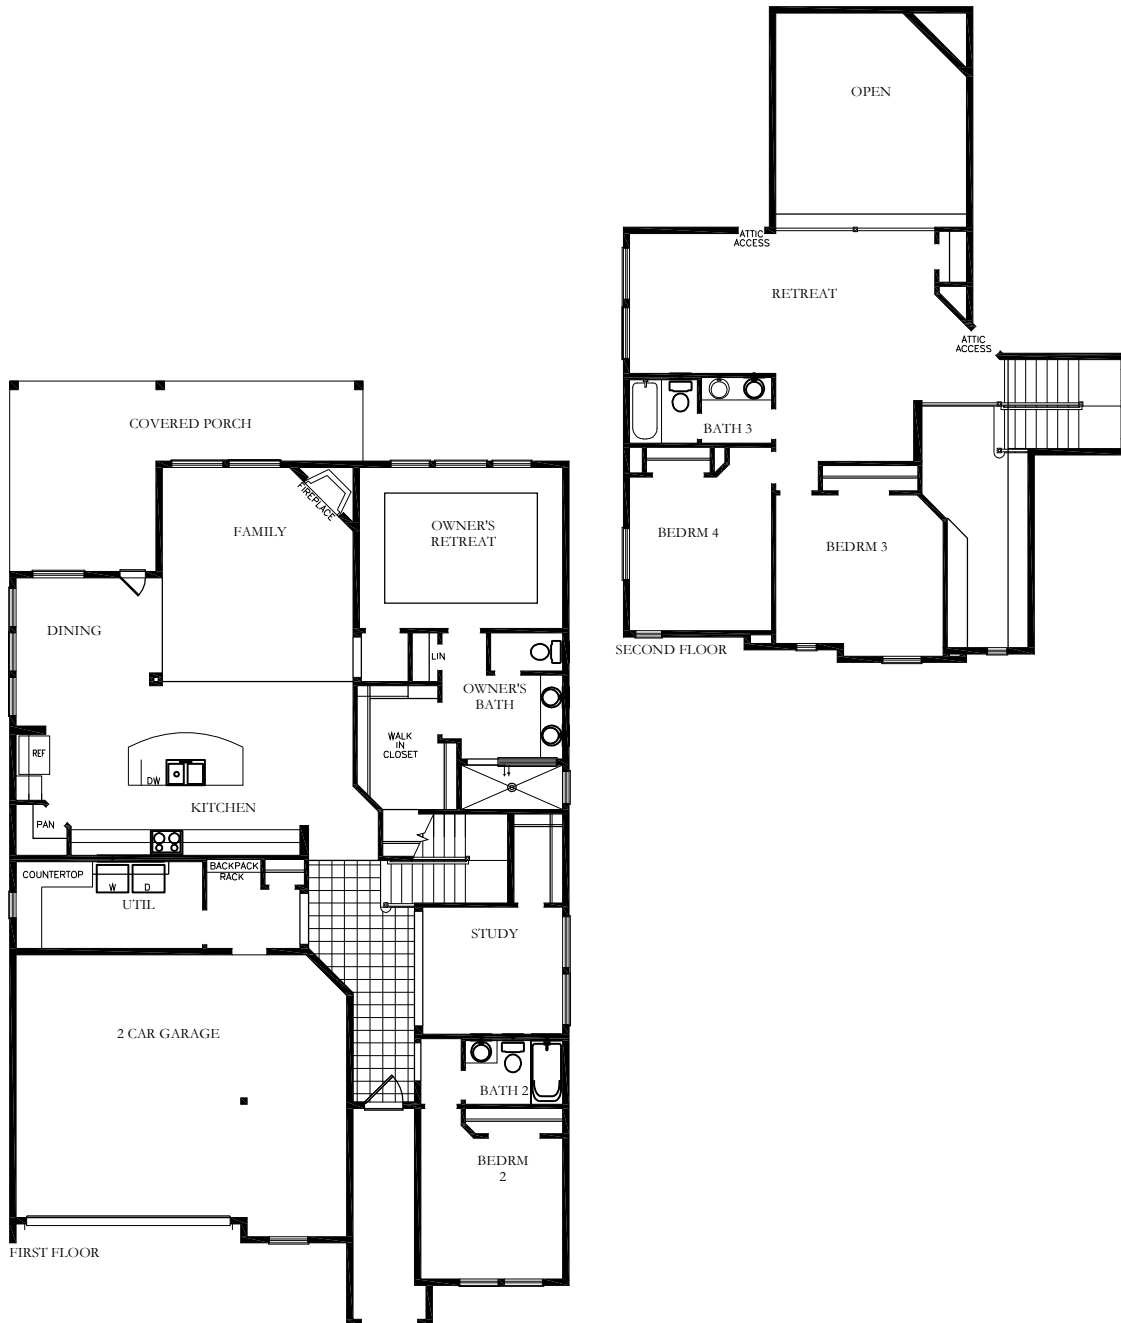

# FLOOR PLAN

## 616 TREETOP PASS

02/13/2018  
23920017SAN1\_Opt1