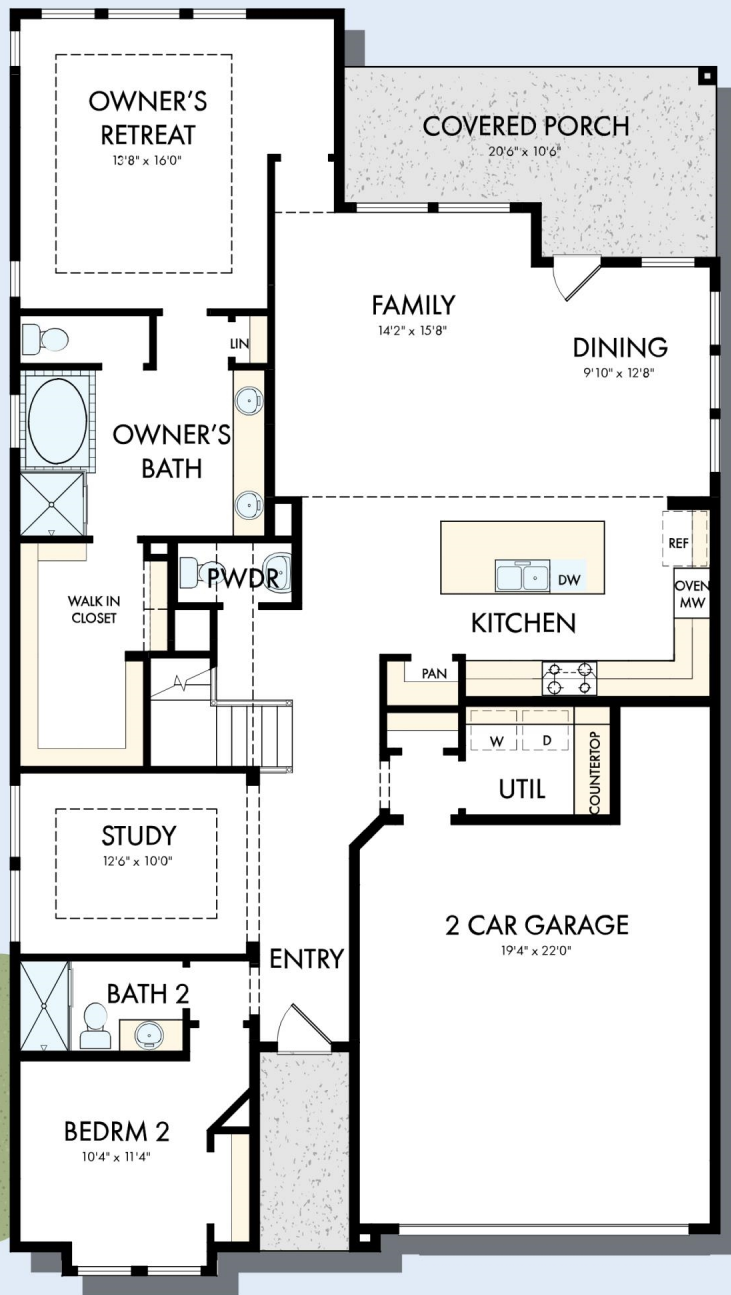

THE VIOLET

Exterior A

Exterior B

2,568 - 2,818 sq. ft.

4 - 5 Bedrooms

3 - 4 Full Baths

1 Half Bath

2 Car Garage

THE VIOLET

2,568 - 2,818 sq. ft. • 4 - 5 Bedrooms • 3 - 4 Full Baths • 1 Half Bath • 2 Car Garage

FIRST FLOOR

OPTIONAL EXTENDED COVERED PORCH

OPTIONAL SUPER SHOWER AT OWNER'S BATH

OPTIONAL WALL FIREPLACE AT FAMILY