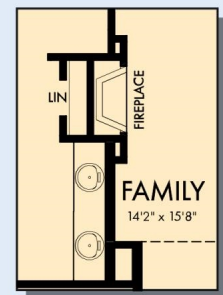

THE VIOLET

Exterior A

Exterior B

2,568 - 2,818 sq. ft.

4 - 5 Bedrooms

3 - 4 Full Baths

1 Half Bath

2 Car Garage

THE VIOLET

2,568 - 2,818 sq. ft. • 4 - 5 Bedrooms • 3 - 4 Full Baths • 1 Half Bath • 2 Car Garage

FIRST FLOOR

OPTIONAL EXTENDED COVERED PORCH

OPTIONAL SUPER SHOWER AT OWNER'S BATH

OPTIONAL WALL FIREPLACE AT FAMILY