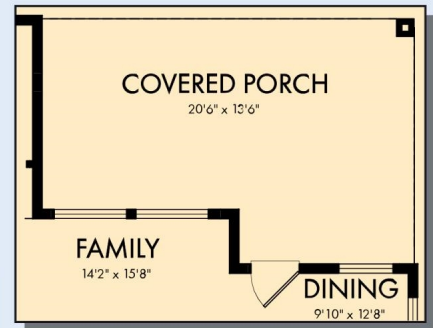

THE VIOLET

Exterior A

Exterior B

2,568 - 2,818 sq. ft.

4 - 5 Bedrooms

3 - 4 Full Baths

1 Half Bath

2 Car Garage

THE VIOLET

2,568 - 2,818 sq. ft. • 4 - 5 Bedrooms • 3 - 4 Full Baths • 1 Half Bath • 2 Car Garage

FIRST FLOOR

OPTIONAL EXTENDED COVERED PORCH

OPTIONAL SUPER SHOWER AT OWNER'S BATH

OPTIONAL WALL FIREPLACE AT FAMILY