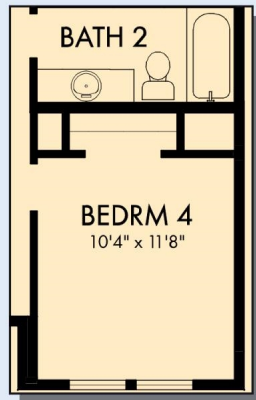

THE STAGECOACH

OPTIONAL BEDROOM 4
AT RETREAT