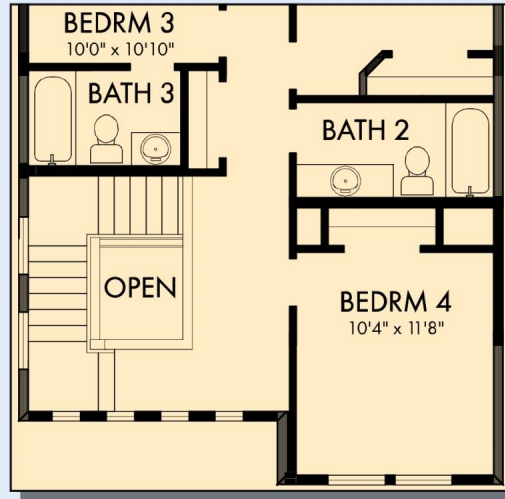

THE STAGECOACH

Exterior A

2,289 - 2,425 sq. ft.

3 - 4 Bedrooms

2 - 3 Full Baths

1 Half Bath

2 Car Garage

Exterior B

Exterior C

David Weekley
Homes

THE STAGECOACH

2,289 - 2,425 sq. ft. • 3 - 4 Bedrooms • 2 - 3 Full Baths • 1 Half Bath • 2 Car Garage

OPTIONAL DROP-IN TUB WITH SEPARATE SHOWER AT OWNER'S BATH

OPTIONAL SUPER SHOWER AT OWNER'S BATH

OPTIONAL EXTENDED OWNER'S RETREAT

FIRST FLOOR

THE STAGECOACH

OPTIONAL BEDROOM 4
AT RETREAT

OPTIONAL BEDROOM 4 AND BATH 3
AT RETREAT

For additional options, please visit DavidWeekleyHomes.com

See a David Weekley Homes Sales Consultant for details. Prices, plans, dimensions, features, specifications, materials, and availability of homes or communities are subject to change without notice or obligation. Illustrations are artist's depictions only and may differ from completed improvements. Copyright © 2026 David Weekley Homes - All Rights Reserved. Austin, TX