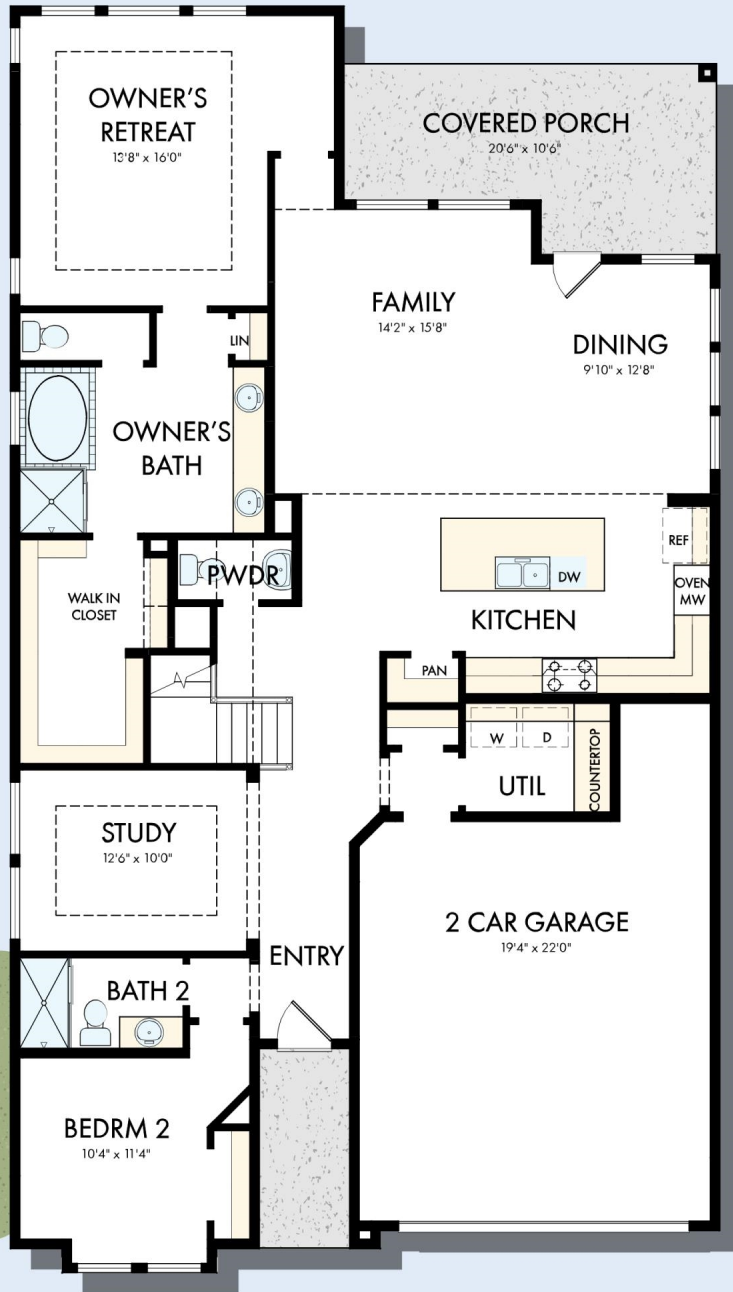

THE VIOLET

Exterior X

2,568 - 2,812 sq. ft.

4 - 5 Bedrooms

3 - 4 Full Baths

1 Half Bath

2 Car Garage

Exterior Y

**David Weekley
Homes**

THE VIOLET

2,568 - 2,812 sq. ft. • 4 - 5 Bedrooms • 3 - 4 Full Baths • 1 Half Bath • 2 Car Garage

FIRST FLOOR

OPTIONAL EXTENDED COVERED PORCH

OPTIONAL SUPER SHOWER AT OWNER'S BATH

OPTIONAL WALL FIREPLACE AT FAMILY