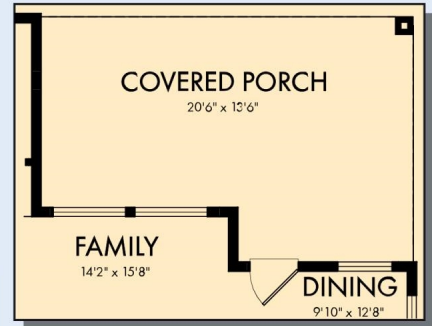

THE VIOLET

Exterior X

2,568 - 2,812 sq. ft.

4 - 5 Bedrooms

3 - 4 Full Baths

1 Half Bath

2 Car Garage

Exterior Y

**David Weekley
Homes**

THE VIOLET

2,568 - 2,812 sq. ft. • 4 - 5 Bedrooms • 3 - 4 Full Baths • 1 Half Bath • 2 Car Garage

FIRST FLOOR

OPTIONAL EXTENDED COVERED PORCH

OPTIONAL SUPER SHOWER AT OWNER'S BATH

OPTIONAL WALL FIREPLACE AT FAMILY