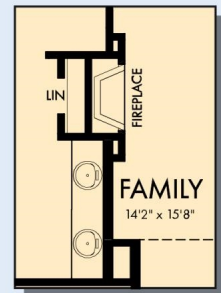

**David Weekley
Homes**

THE VIOLET

2,568 - 2,812 sq. ft. • 4 - 5 Bedrooms • 3 - 4 Full Baths • 1 Half Bath • 2 Car Garage

FIRST FLOOR

OPTIONAL EXTENDED COVERED PORCH

OPTIONAL SUPER SHOWER AT OWNER'S BATH

OPTIONAL WALL FIREPLACE AT FAMILY