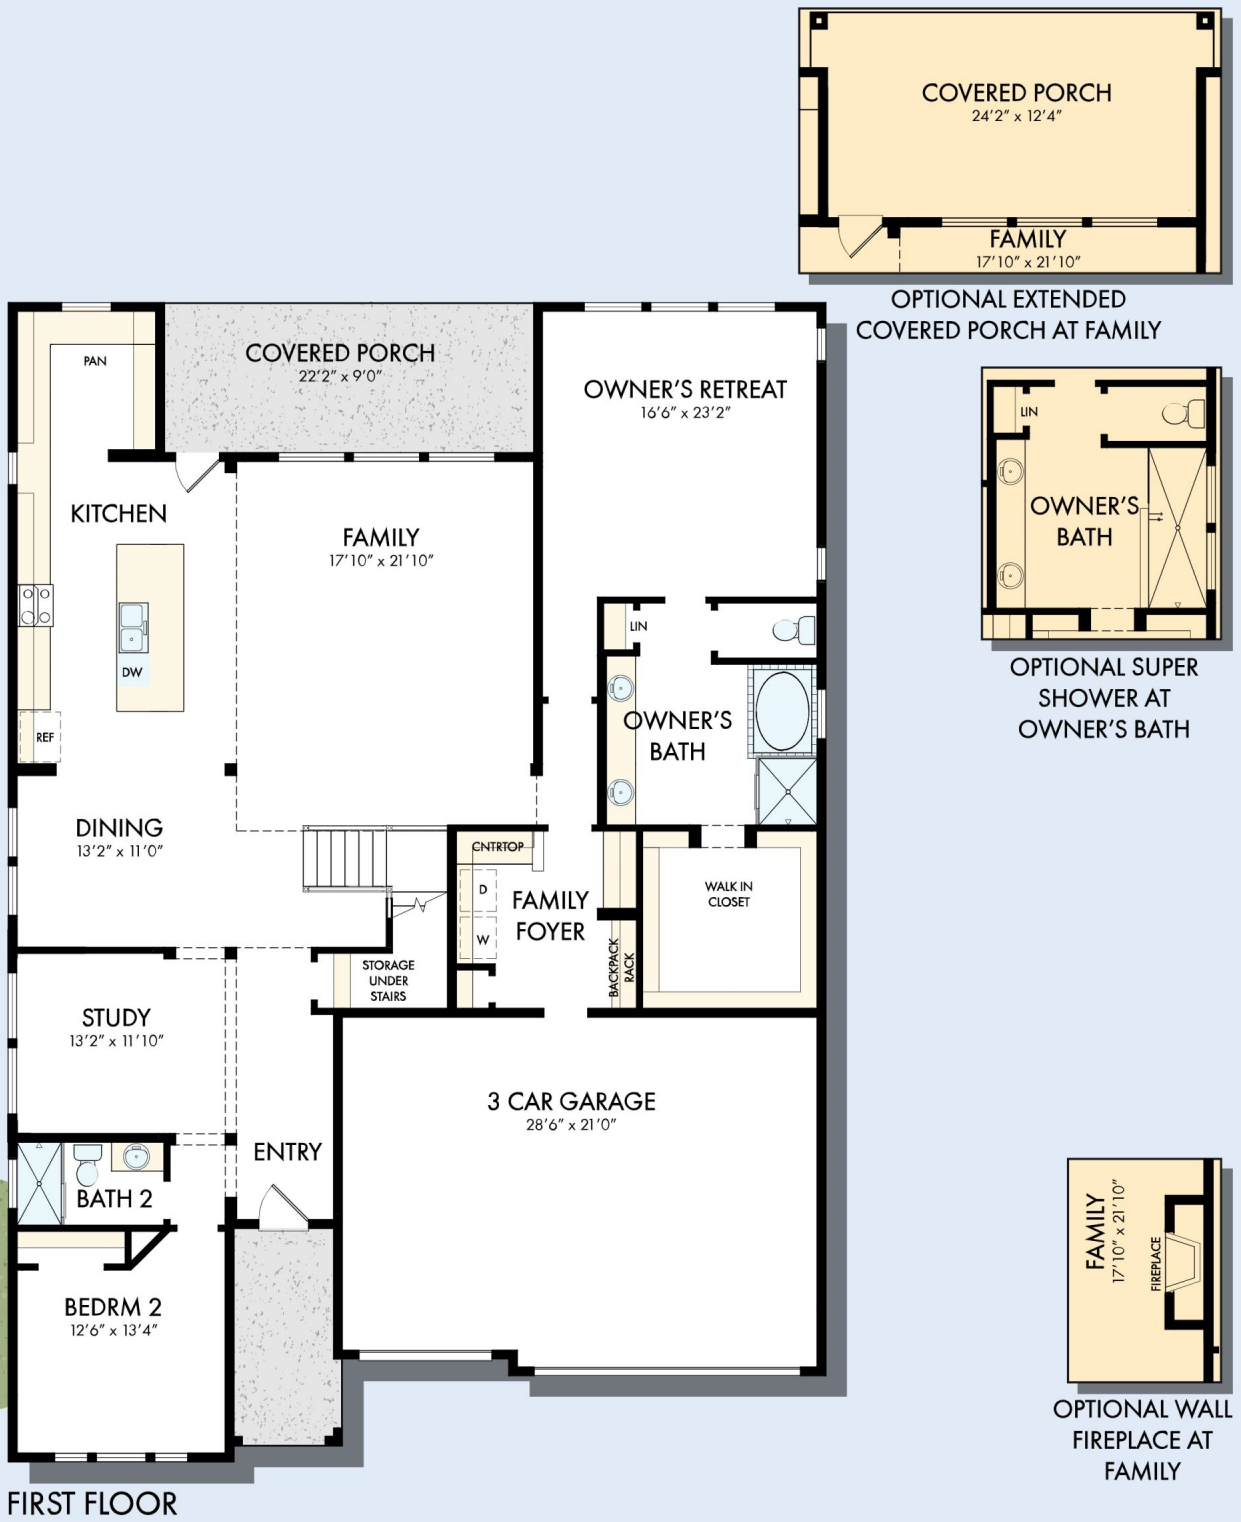

# THE NACOGDOCHES

Exterior B

3,328 - 3,548 sq. ft.

4 - 5 Bedrooms

4 Full Baths

3 Car Garage

Exterior C

Chelsea

# THE NACOGDOCHES

3,328 - 3,548 sq. ft. • 4 - 5 Bedrooms • 4 Full Baths • 3 Car Garage

FIRST FLOOR