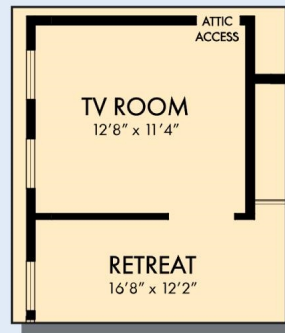

# THE NACOGDOCHES

3,328 - 3,548 sq. ft. • 4 - 5 Bedrooms • 4 Full Baths • 3 Car Garage

FIRST FLOOR

# THE NACOGDOCHES

OPTIONAL BEDROOM 5  
AT RETREAT

OPTIONAL TV ROOM

SECOND FLOOR

For additional options, please visit [DavidWeekleyHomes.com](http://DavidWeekleyHomes.com)

See a David Weekley Homes Sales Consultant for details. Prices, plans, dimensions, features, specifications, materials, and availability of homes or communities are subject to change without notice or obligation. Illustrations are artist's depictions only and may differ from completed improvements. Copyright © 2026 David Weekley Homes - All Rights Reserved. Houston, TX