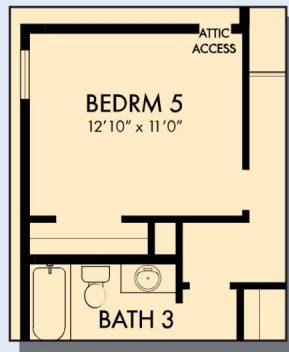

THE NACOGDOCHES

OPTIONAL BEDROOM 5
AT RETREAT