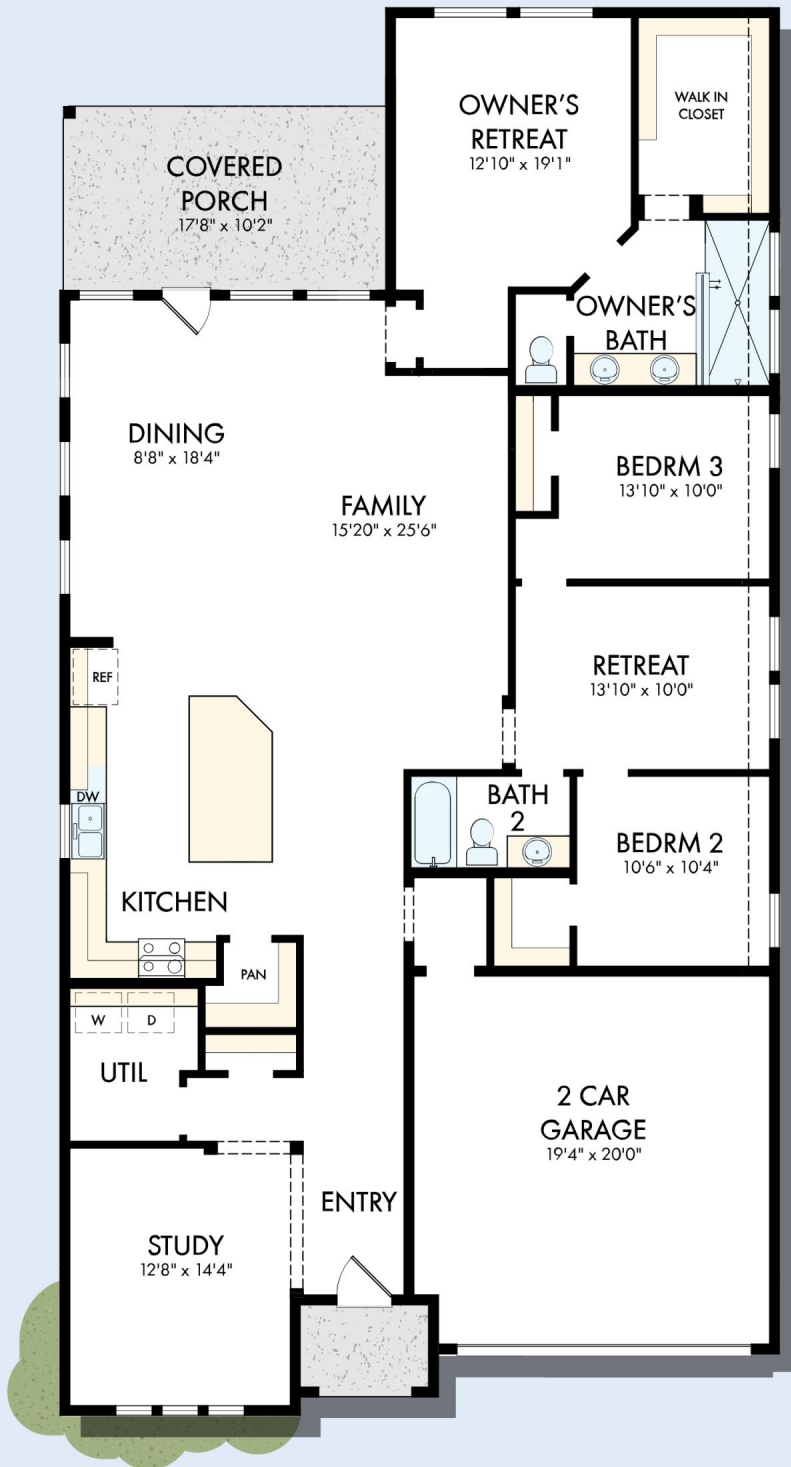

THE PINE

Exterior C

2,162 - 2,245 sq. ft.

3 Bedrooms

2 Full Baths

2 Car Garage

Exterior G

Exterior F

David Weekley
Homes

THE PINE

2,162 - 2,245 sq. ft. • 3 Bedrooms • 2 Full Baths • 2 Car Garage

T226 in 2187 AUS

For additional options, please visit DavidWeekleyHomes.com

4/21/2026

See a David Weekley Homes Sales Consultant for details. Prices, plans, dimensions, features, specifications, materials, and availability of homes or communities are subject to change without notice or obligation. Illustrations are artist's depictions only and may differ from completed improvements. Copyright © 2026 David Weekley Homes - All Rights Reserved. Austin, TX